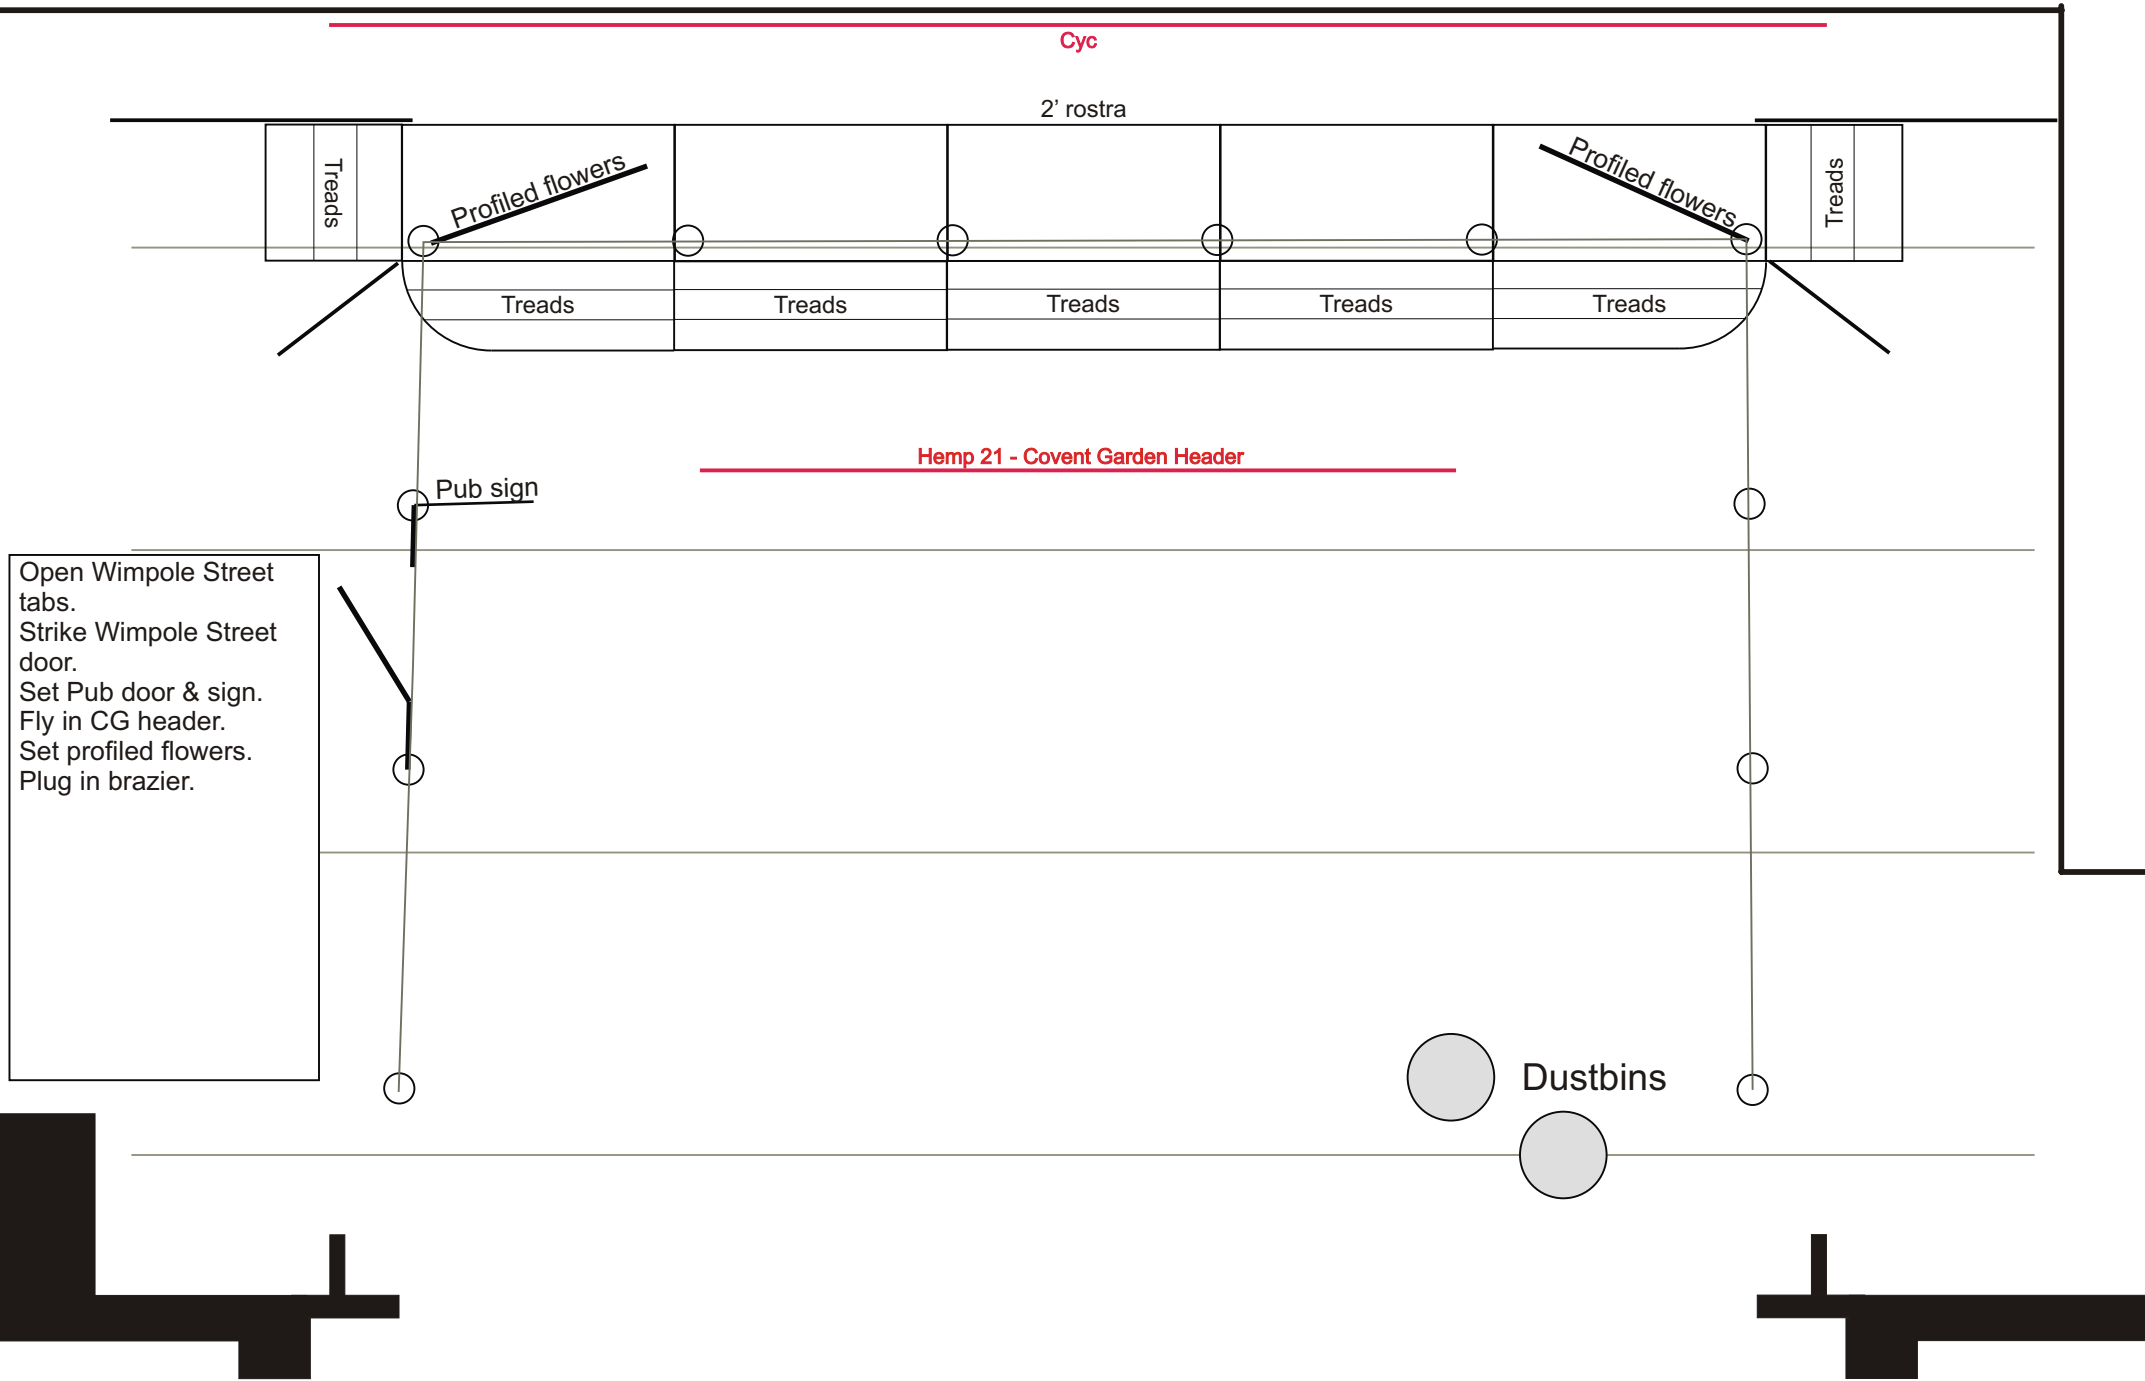

Treads

Treads

Treads

Treads

Treads

Chaise

Desk

Fly out Study flats.  
Set Wimpole Street door.  
Close Wimpole Street tabs.

Scale   
m  
ft

Scale   
m  
ft

Unplug brazier.  
Strike Pub door & sign.  
Fly out CG header.  
Strike profiled flowers.  
Fly in Study flats.

Scale   
m  
ft

Scale  
m  
ft

Scale   
m  
ft

Scale   
m  
ft