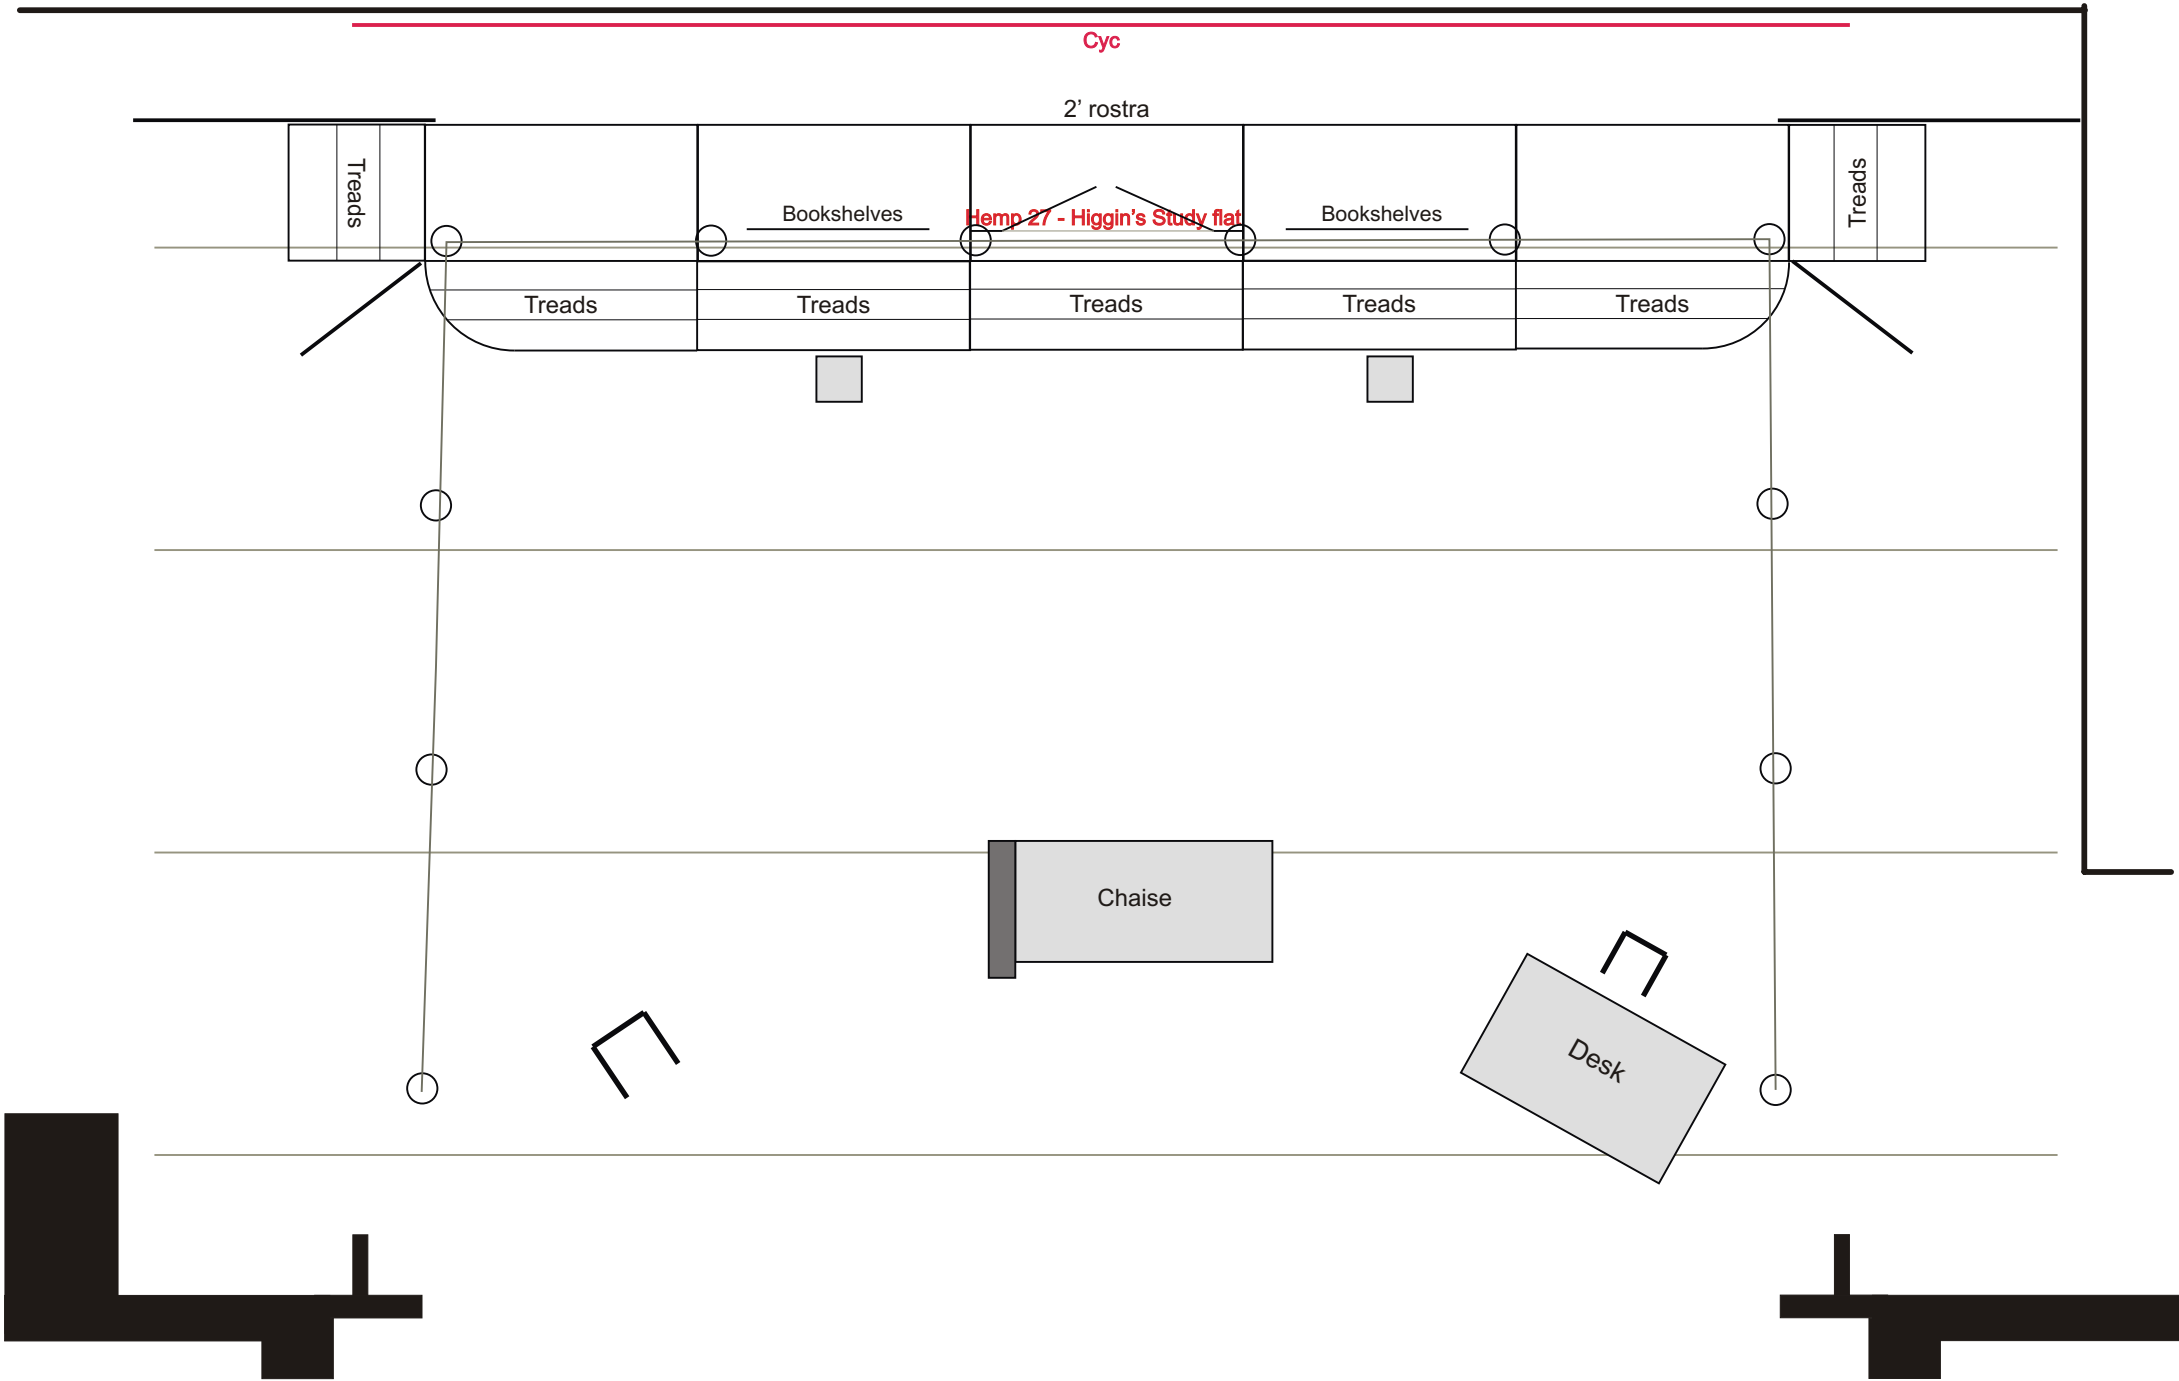

Treads

Treads

Treads

Treads

Treads

Chaise

Desk

Fly out Study flats.  
Set Wimpole Street door.  
Close Wimpole Street tabs.

Scale   
m  
ft

Scale   
m  
ft

Unplug brazier.  
Strike Pub door & sign.  
Fly out CG header.  
Strike profiled flowers.  
Fly in Study flats.

Scale   
m  
ft

Scale  
m  
ft

Scale   
m  
ft

Scale   
m  
ft