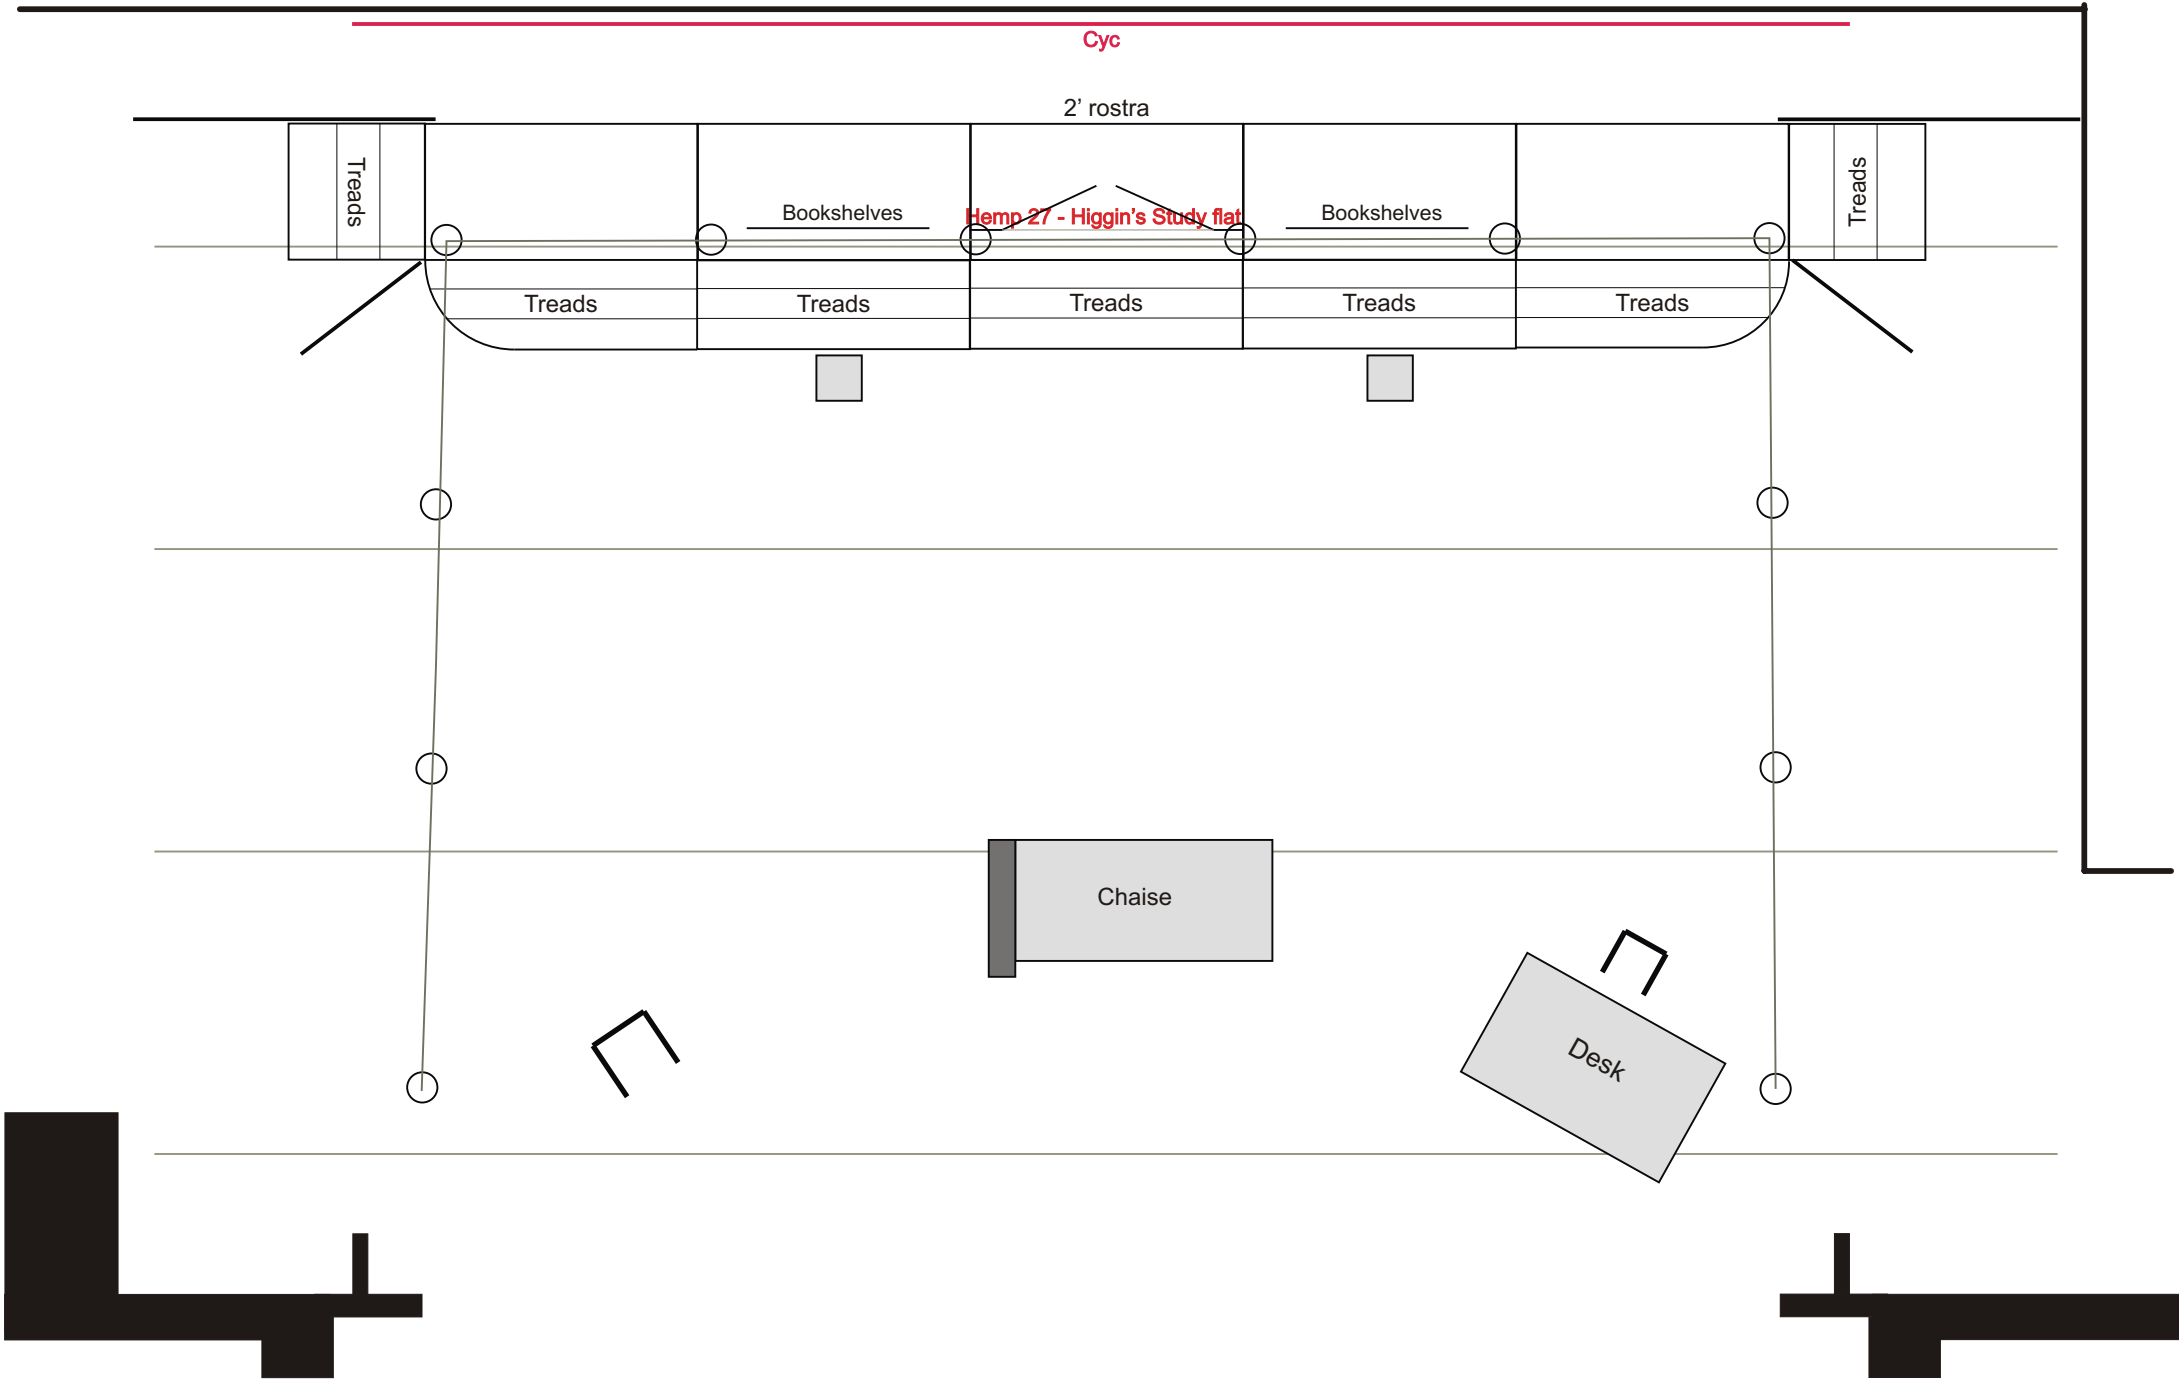

Cyc

2' rostra

Treads

Bookshelves

Hemp 27 - Higgin's Study flat

Bookshelves

Treads

Treads

Treads

Treads

Treads

Treads

Chaise

Desk