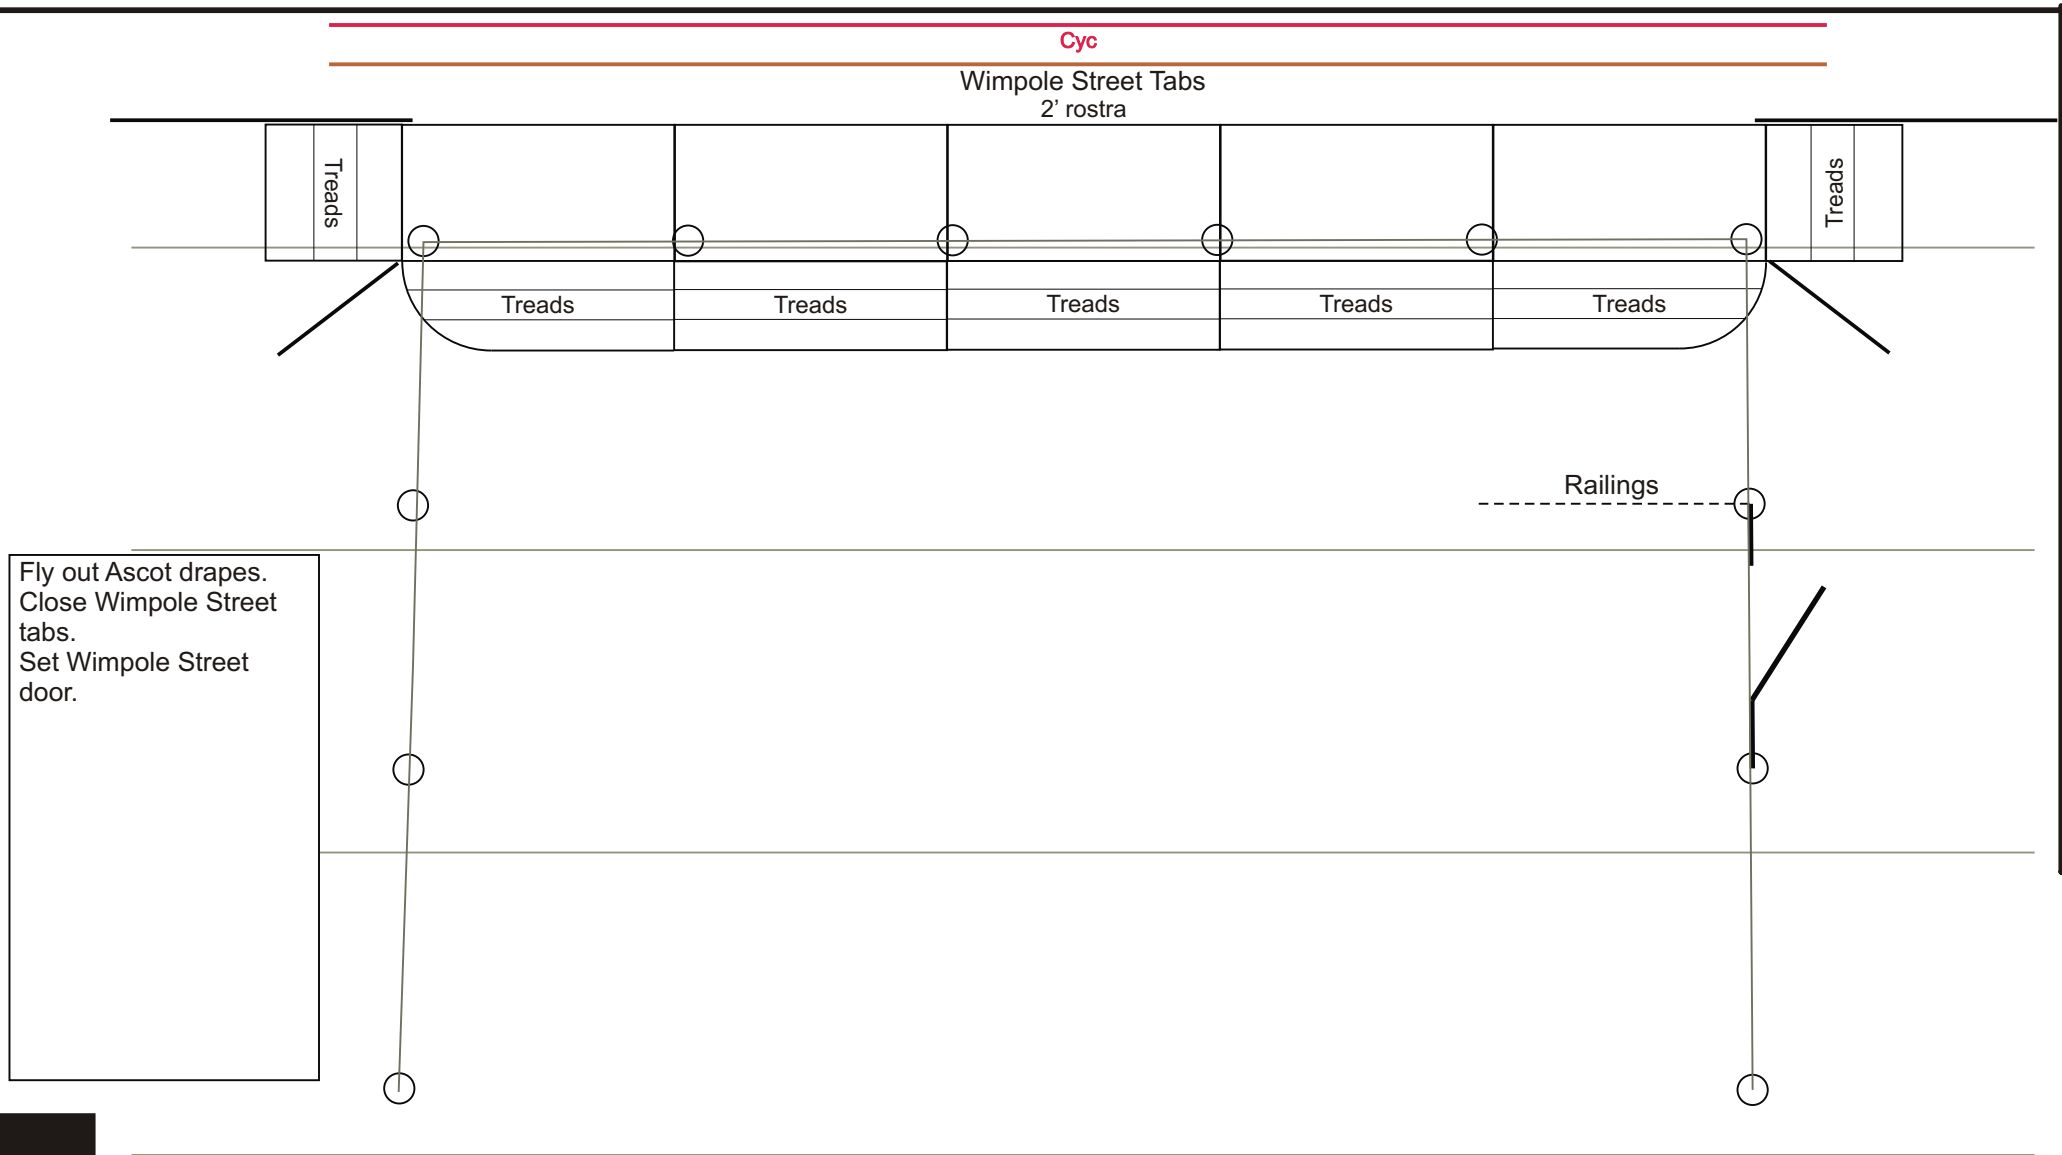

# MY FAIR LADY

BATS, Haymarket Theatre, November 2009

Fly in Ascot drapes.

Scale  $\frac{m}{ft}$

Act 1 Scene 7 - Ascot (p58)

Version 1.0, 30/10/09 Simon Waller

Fly out Ascot drapes.  
Close Wimpole Street  
tabs.  
Set Wimpole Street  
door.