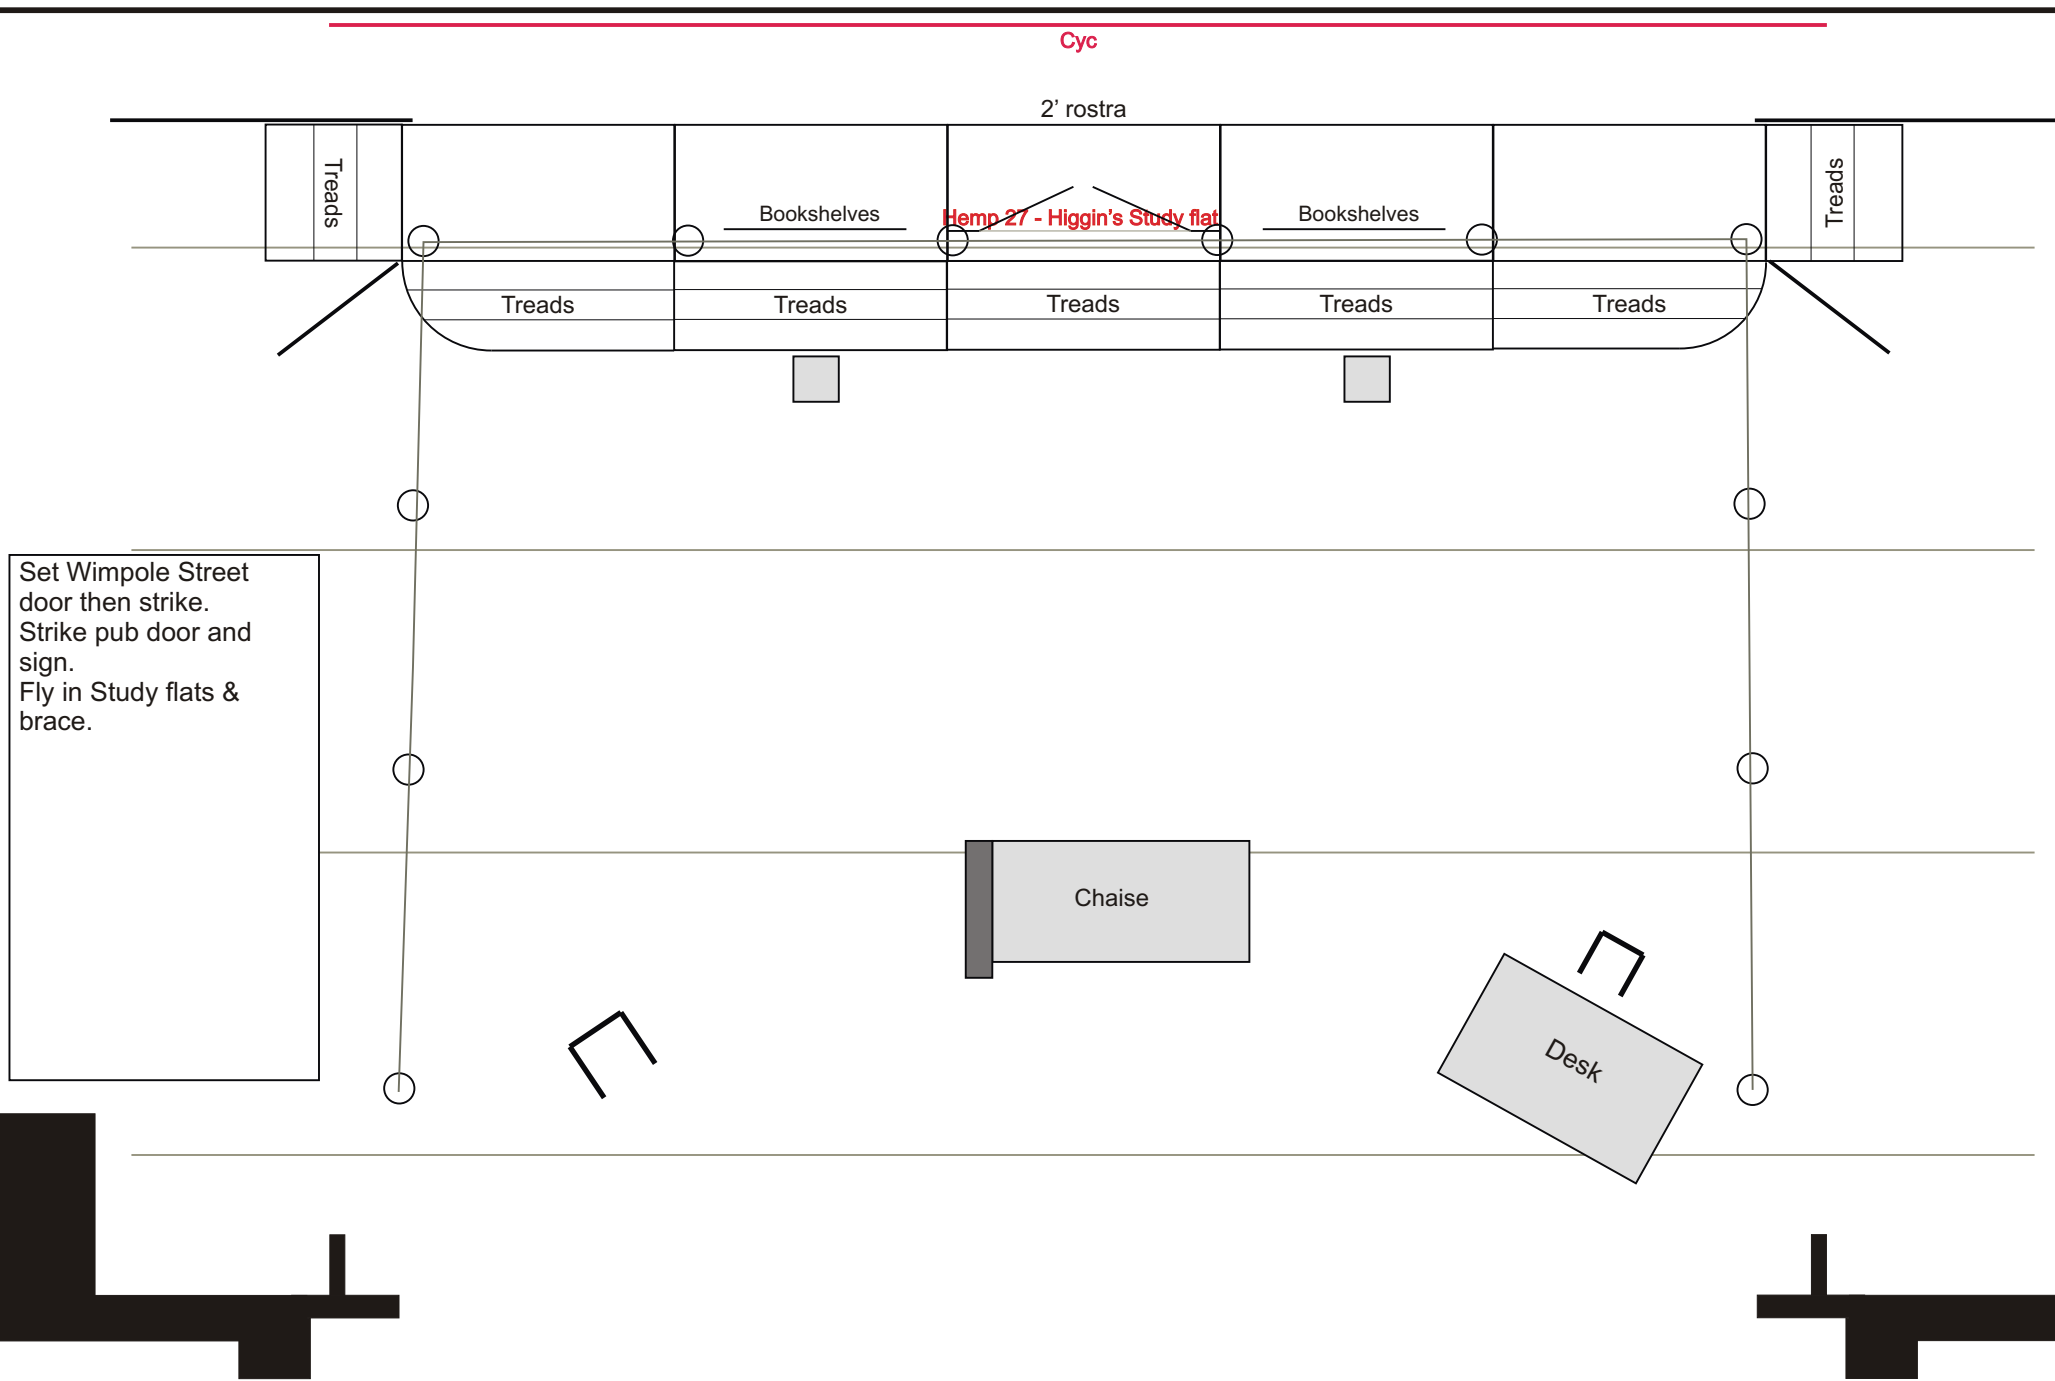

MY FAIR LADY

BATS, Haymarket Theatre, November 2009

Set Wimpole Street door then strike.
Strike pub door and sign.
Fly in Study flats & brace.