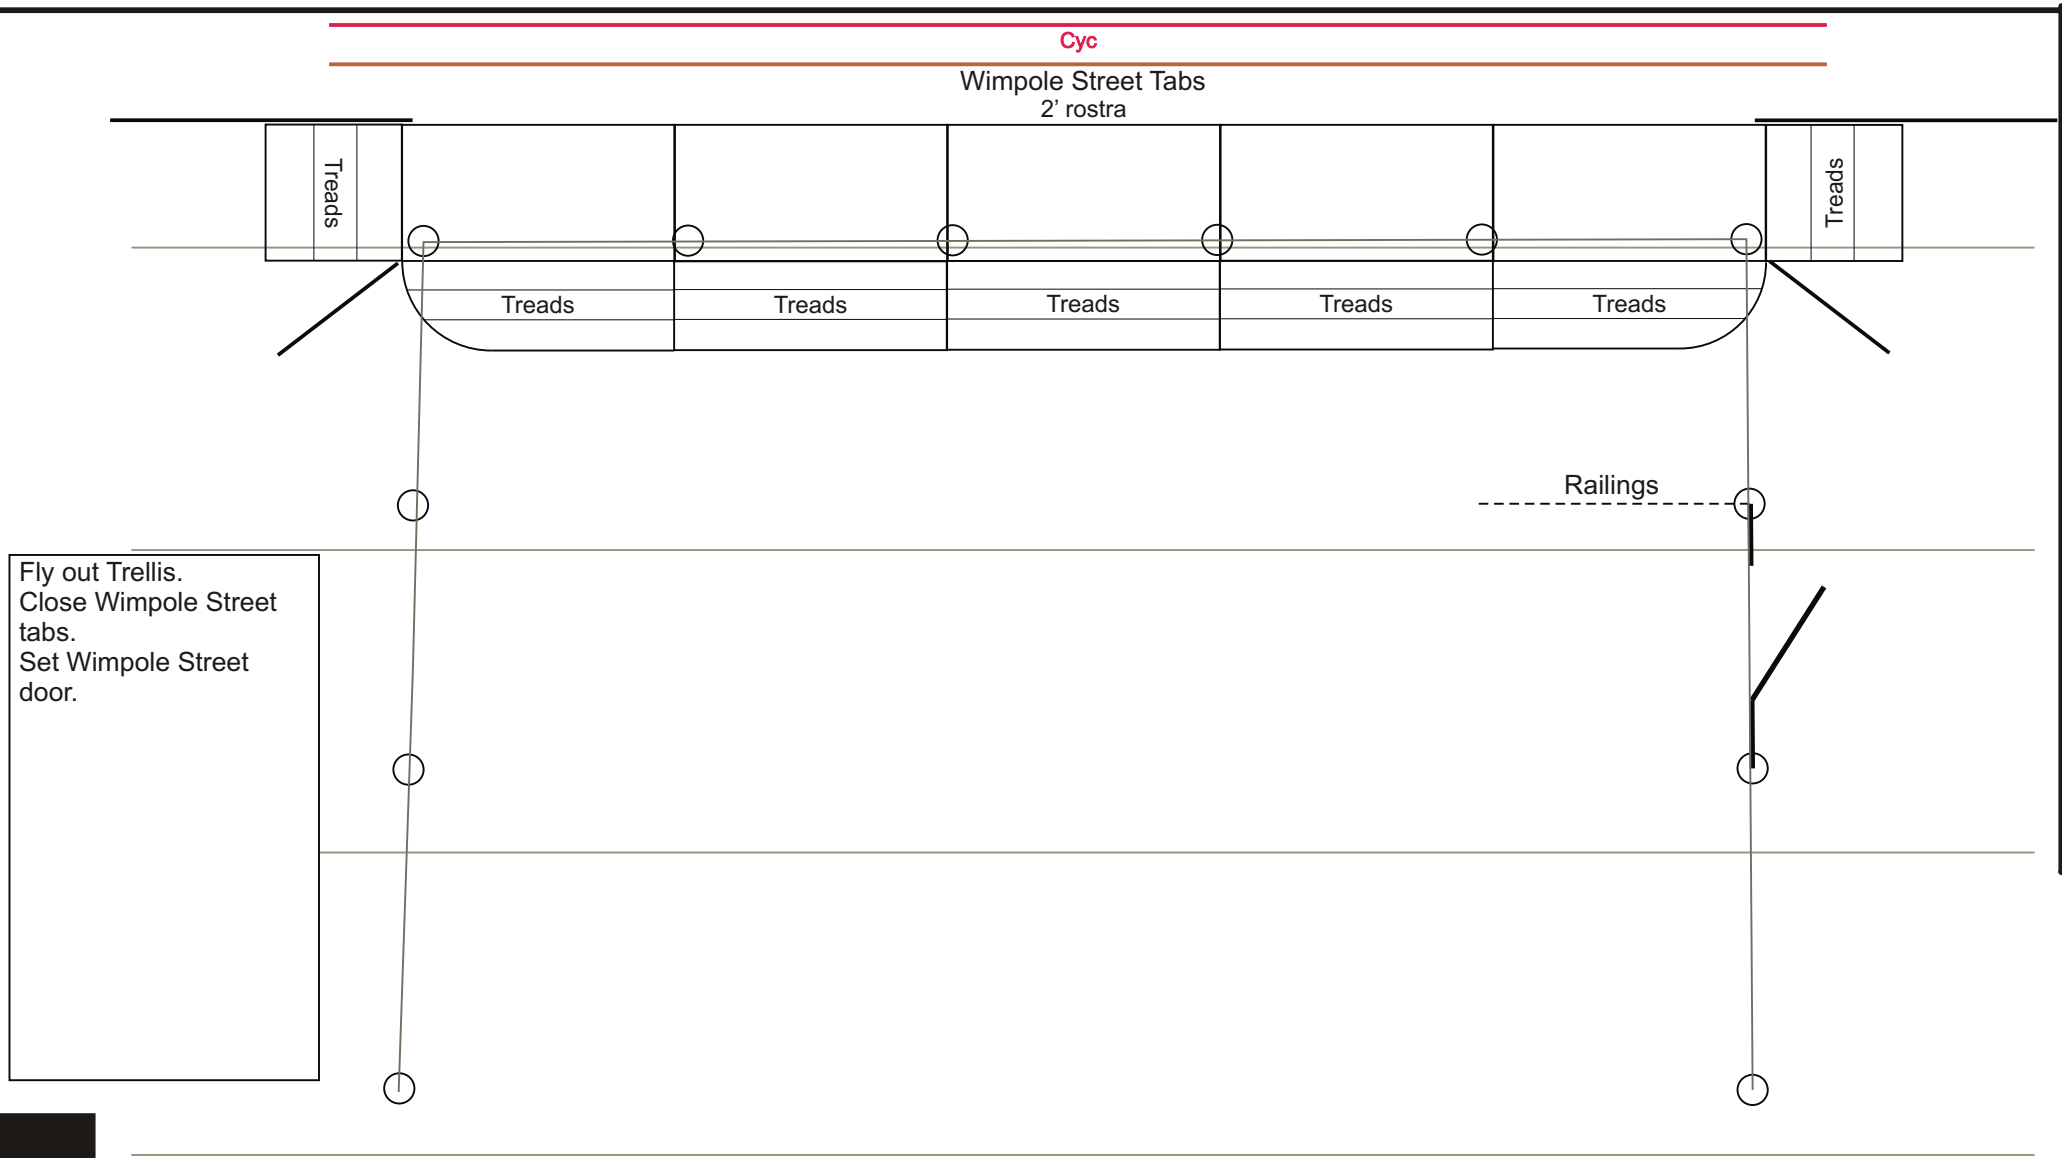

Scale   
m  
ft

Scale   
m  
ft

Unplug brazier.  
Strike Pub door & sign.  
Fly out CG header.  
Strike profiled flowers.  
Fly in Study flats.

Scale   
m  
ft

Scale  
m  
ft

Scale   
m  
ft

Scale   
m  
ft