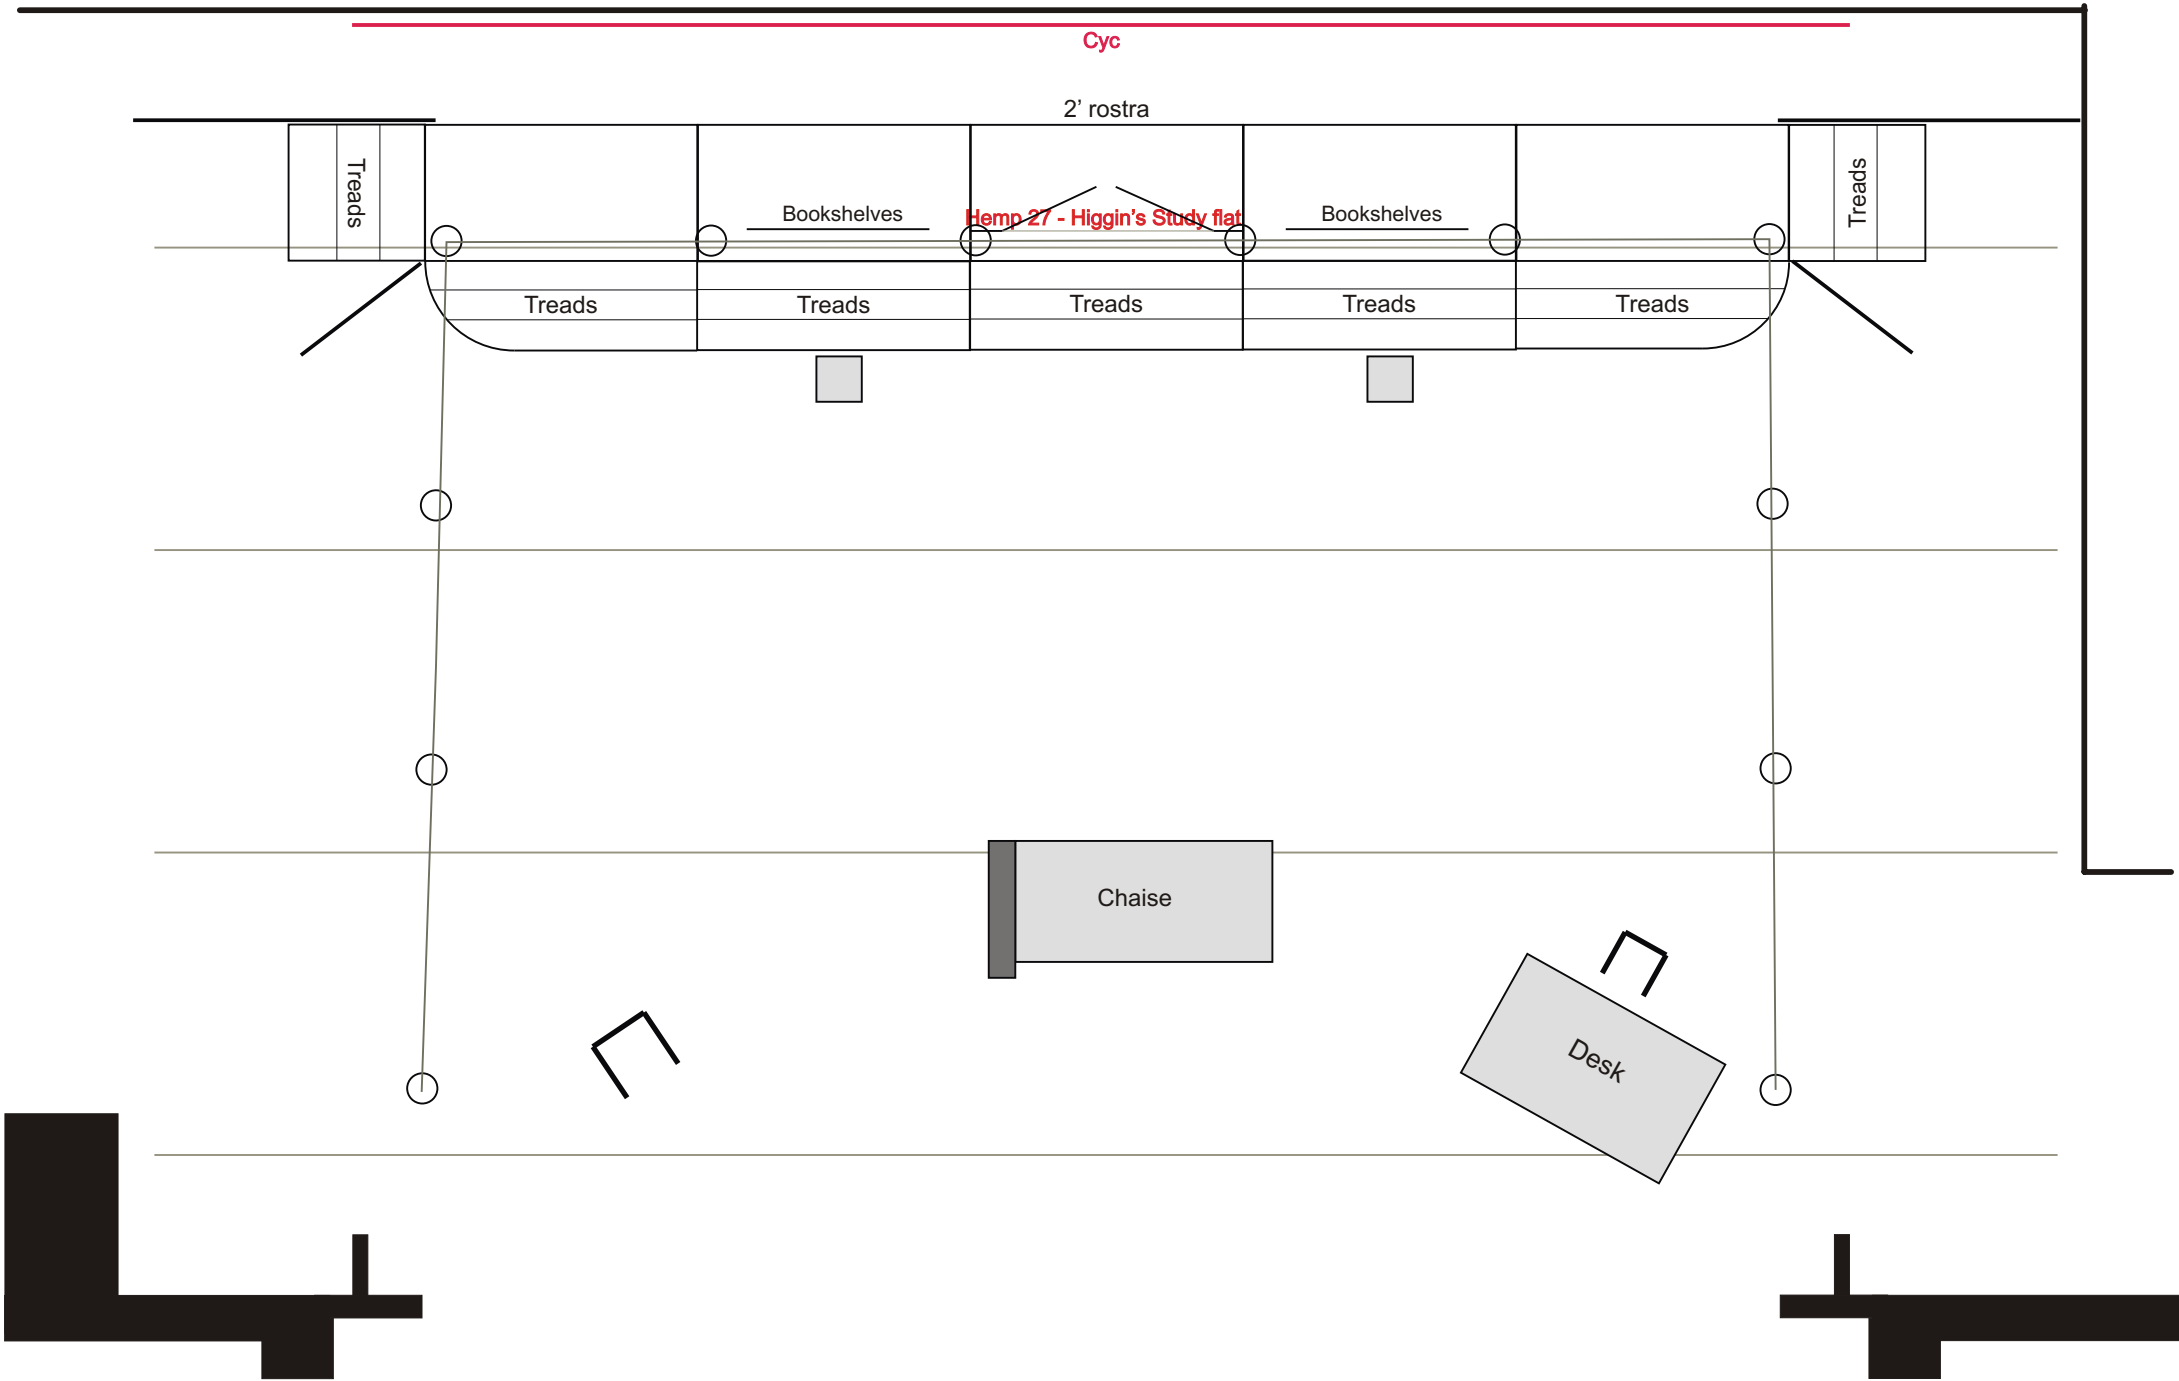

# MY FAIR LADY

BATS, Haymarket Theatre, November 2009

Scale   
m  
ft

Act 1 Scene 4 - Tottenham Court Rd (p32)

Version 1.0, 30/10/09 Simon Waller

Cyc

2' rostra

Treads