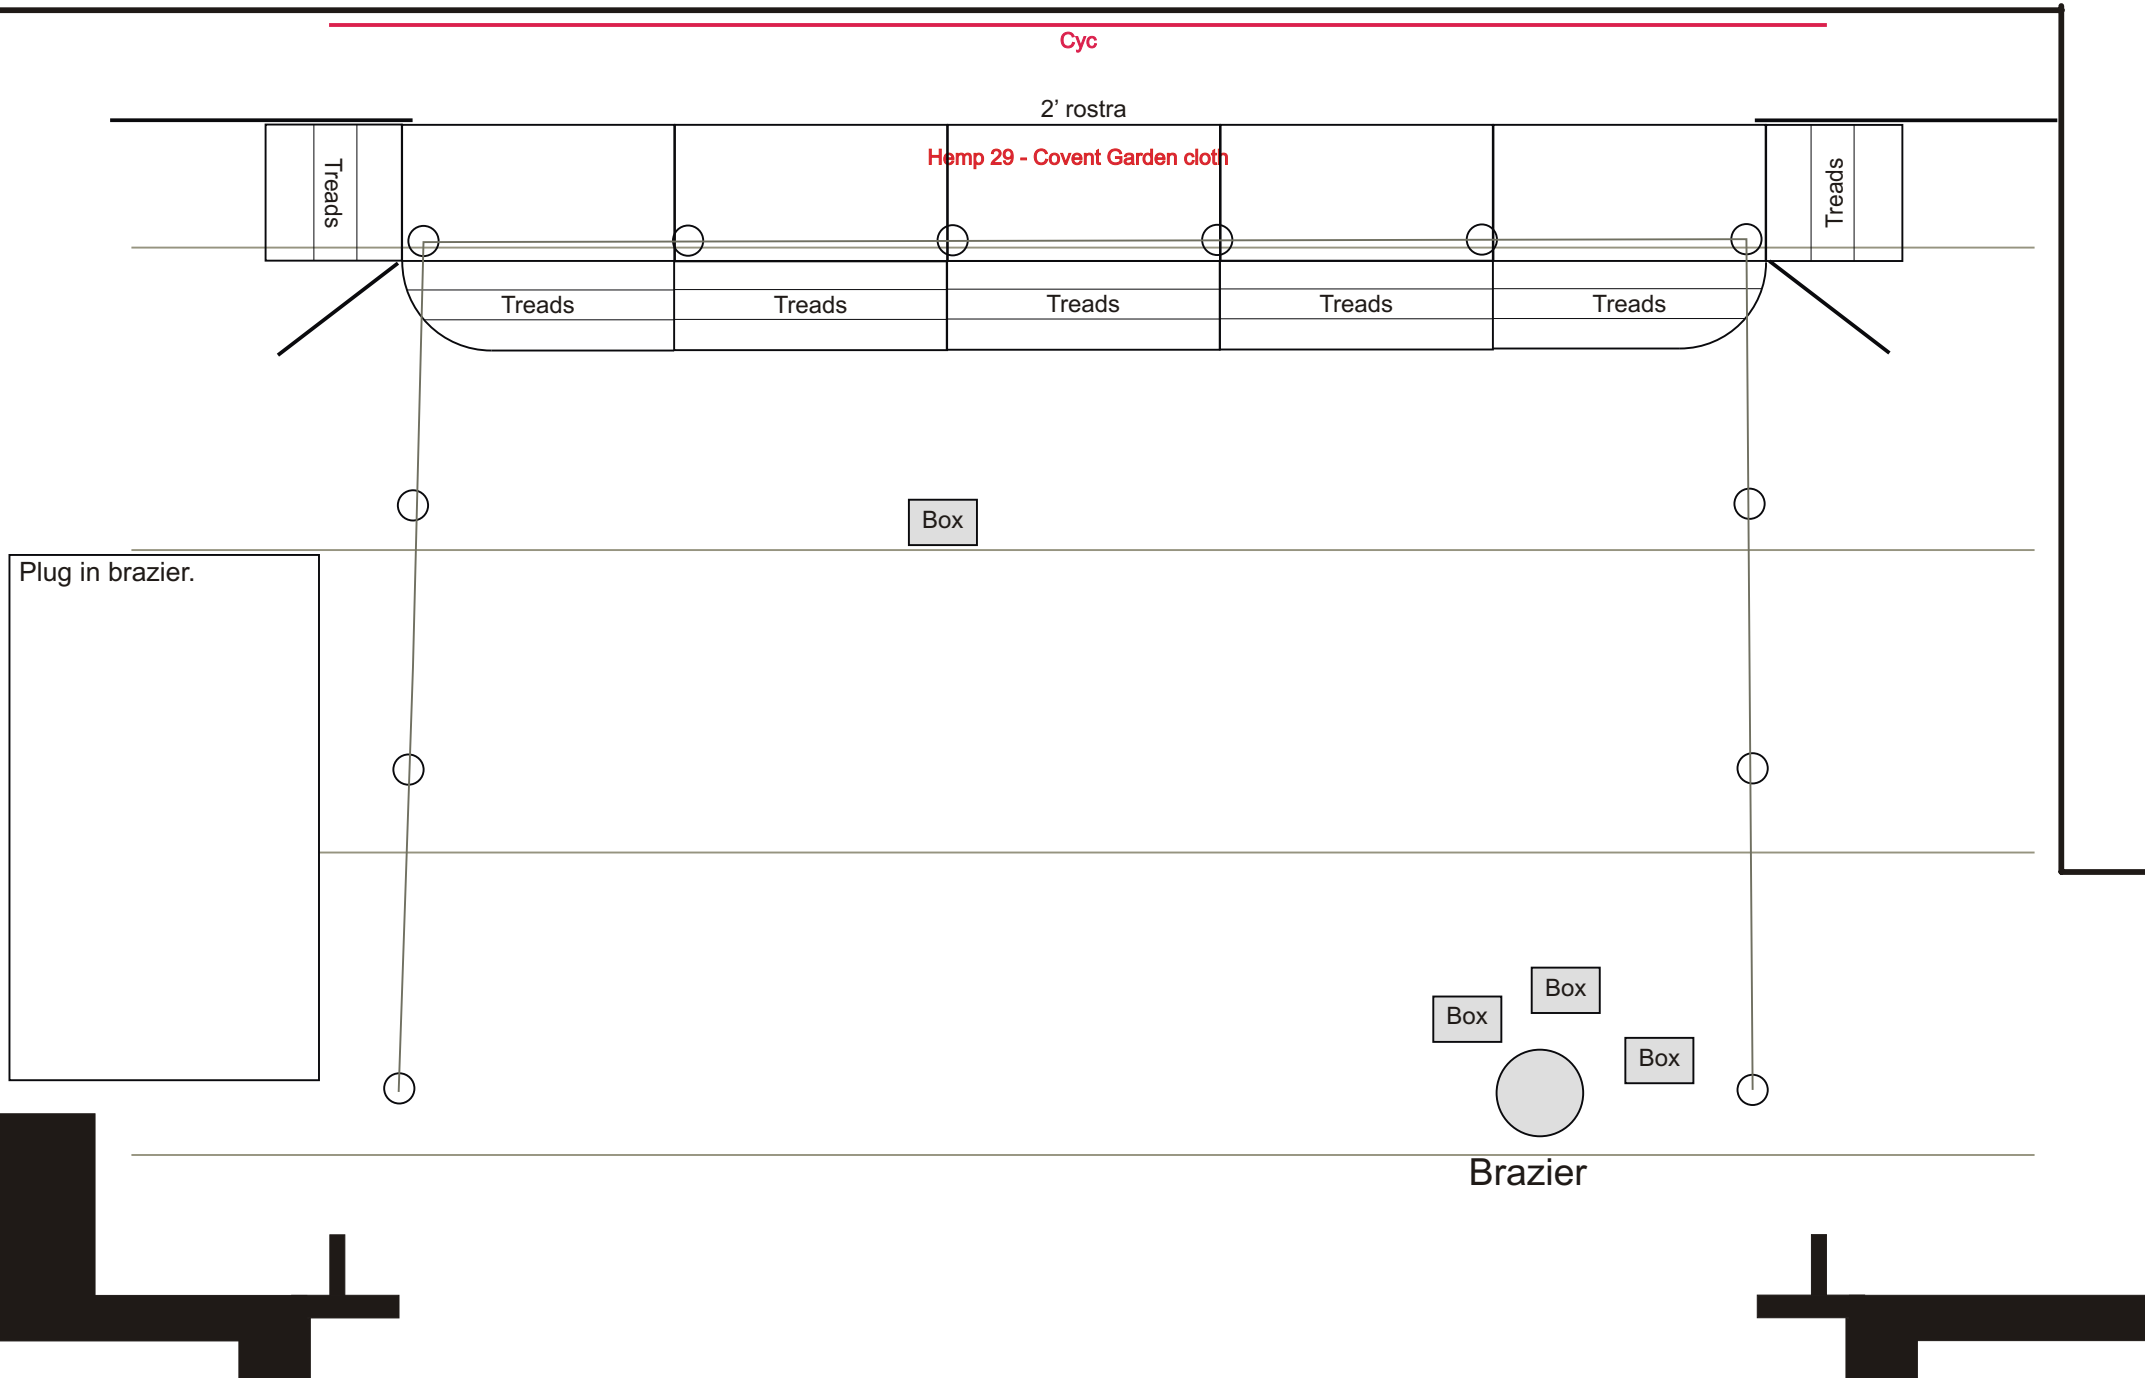

MY FAIR LADY

BATS, Haymarket Theatre, November 2009

Scale
m
ft

Act 1 Scene 1 - Outside Covent Garden (p1)

Version 1.0, 30/10/09 Simon Waller