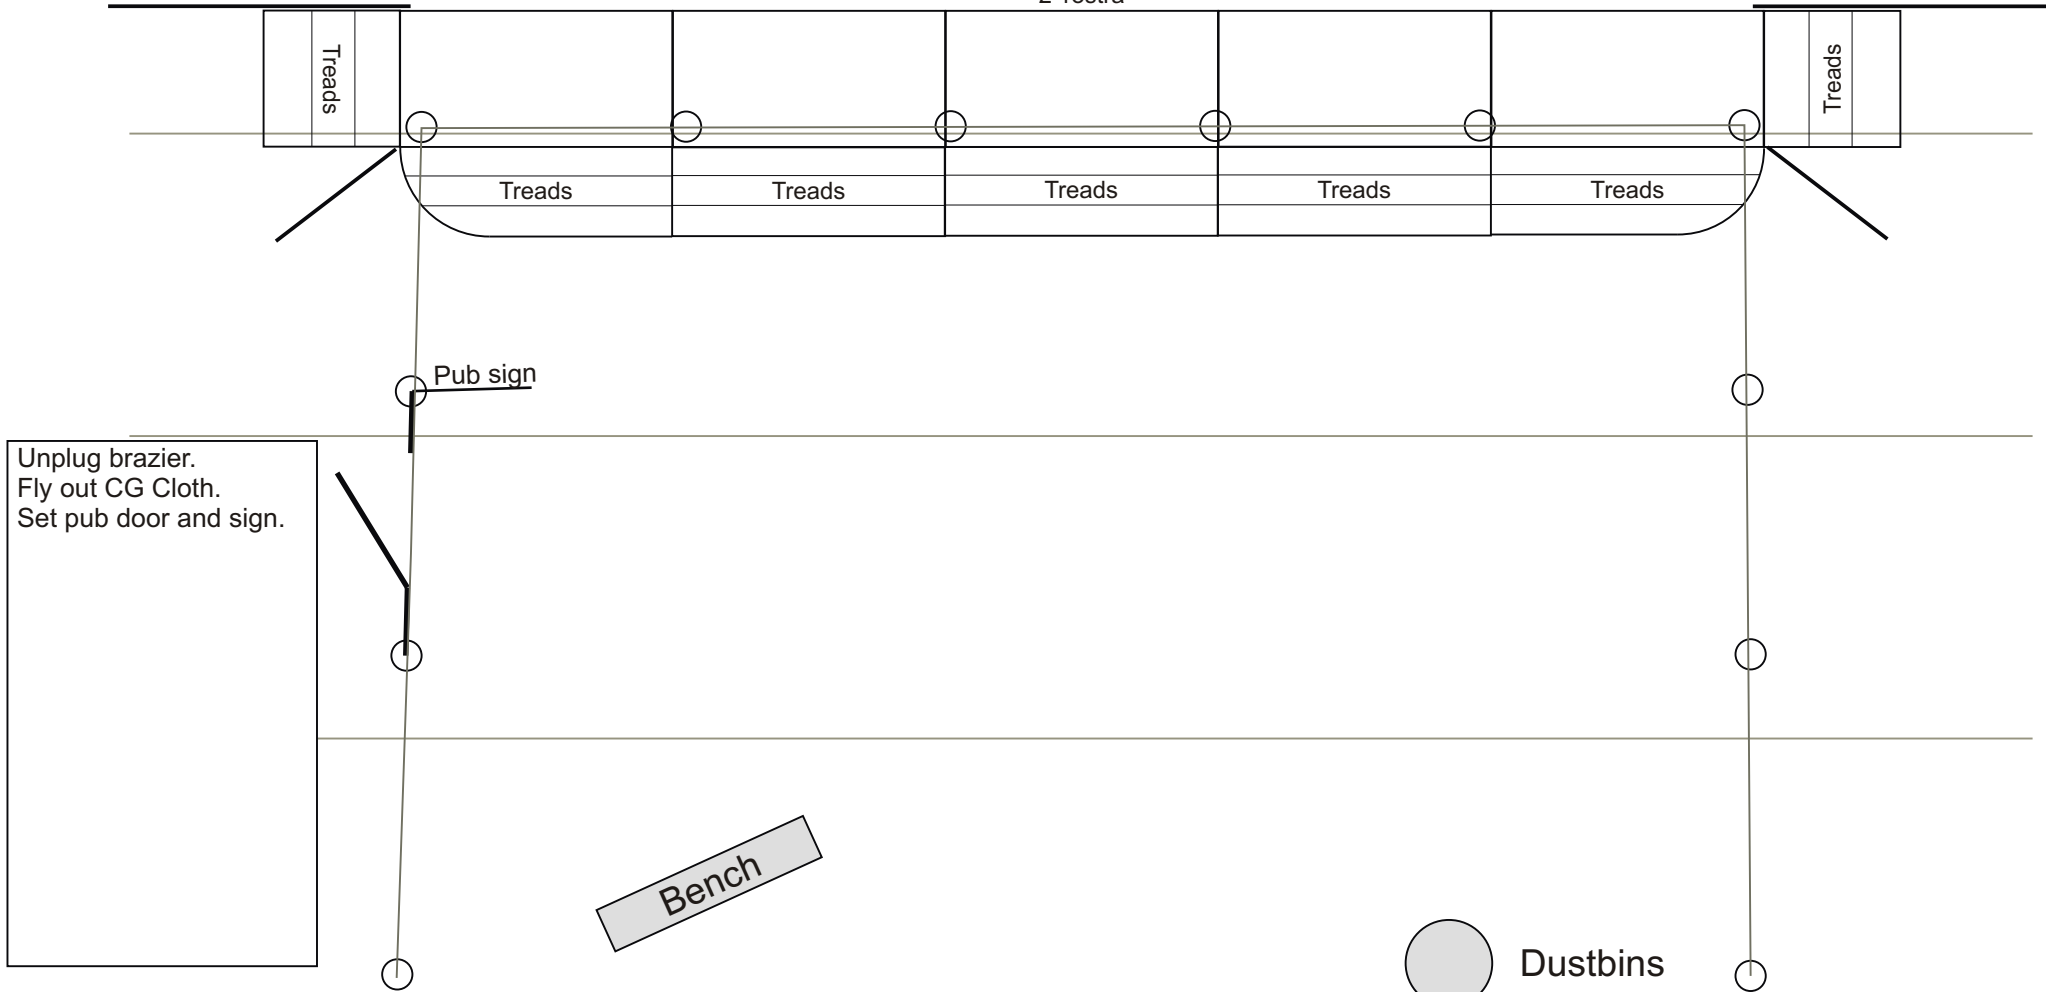

MY FAIR LADY

BATS, Haymarket Theatre, November 2009

Tenement Tabs?

Cyc

2' rostra

Unplug brazier.
Fly out CG Cloth.
Set pub door and sign.

Bench

Dustbins

Scale
m
ft

Act 1 Scene 2 - Tottenham Court Rd (p14)

Version 1.0, 30/10/09 Simon Waller