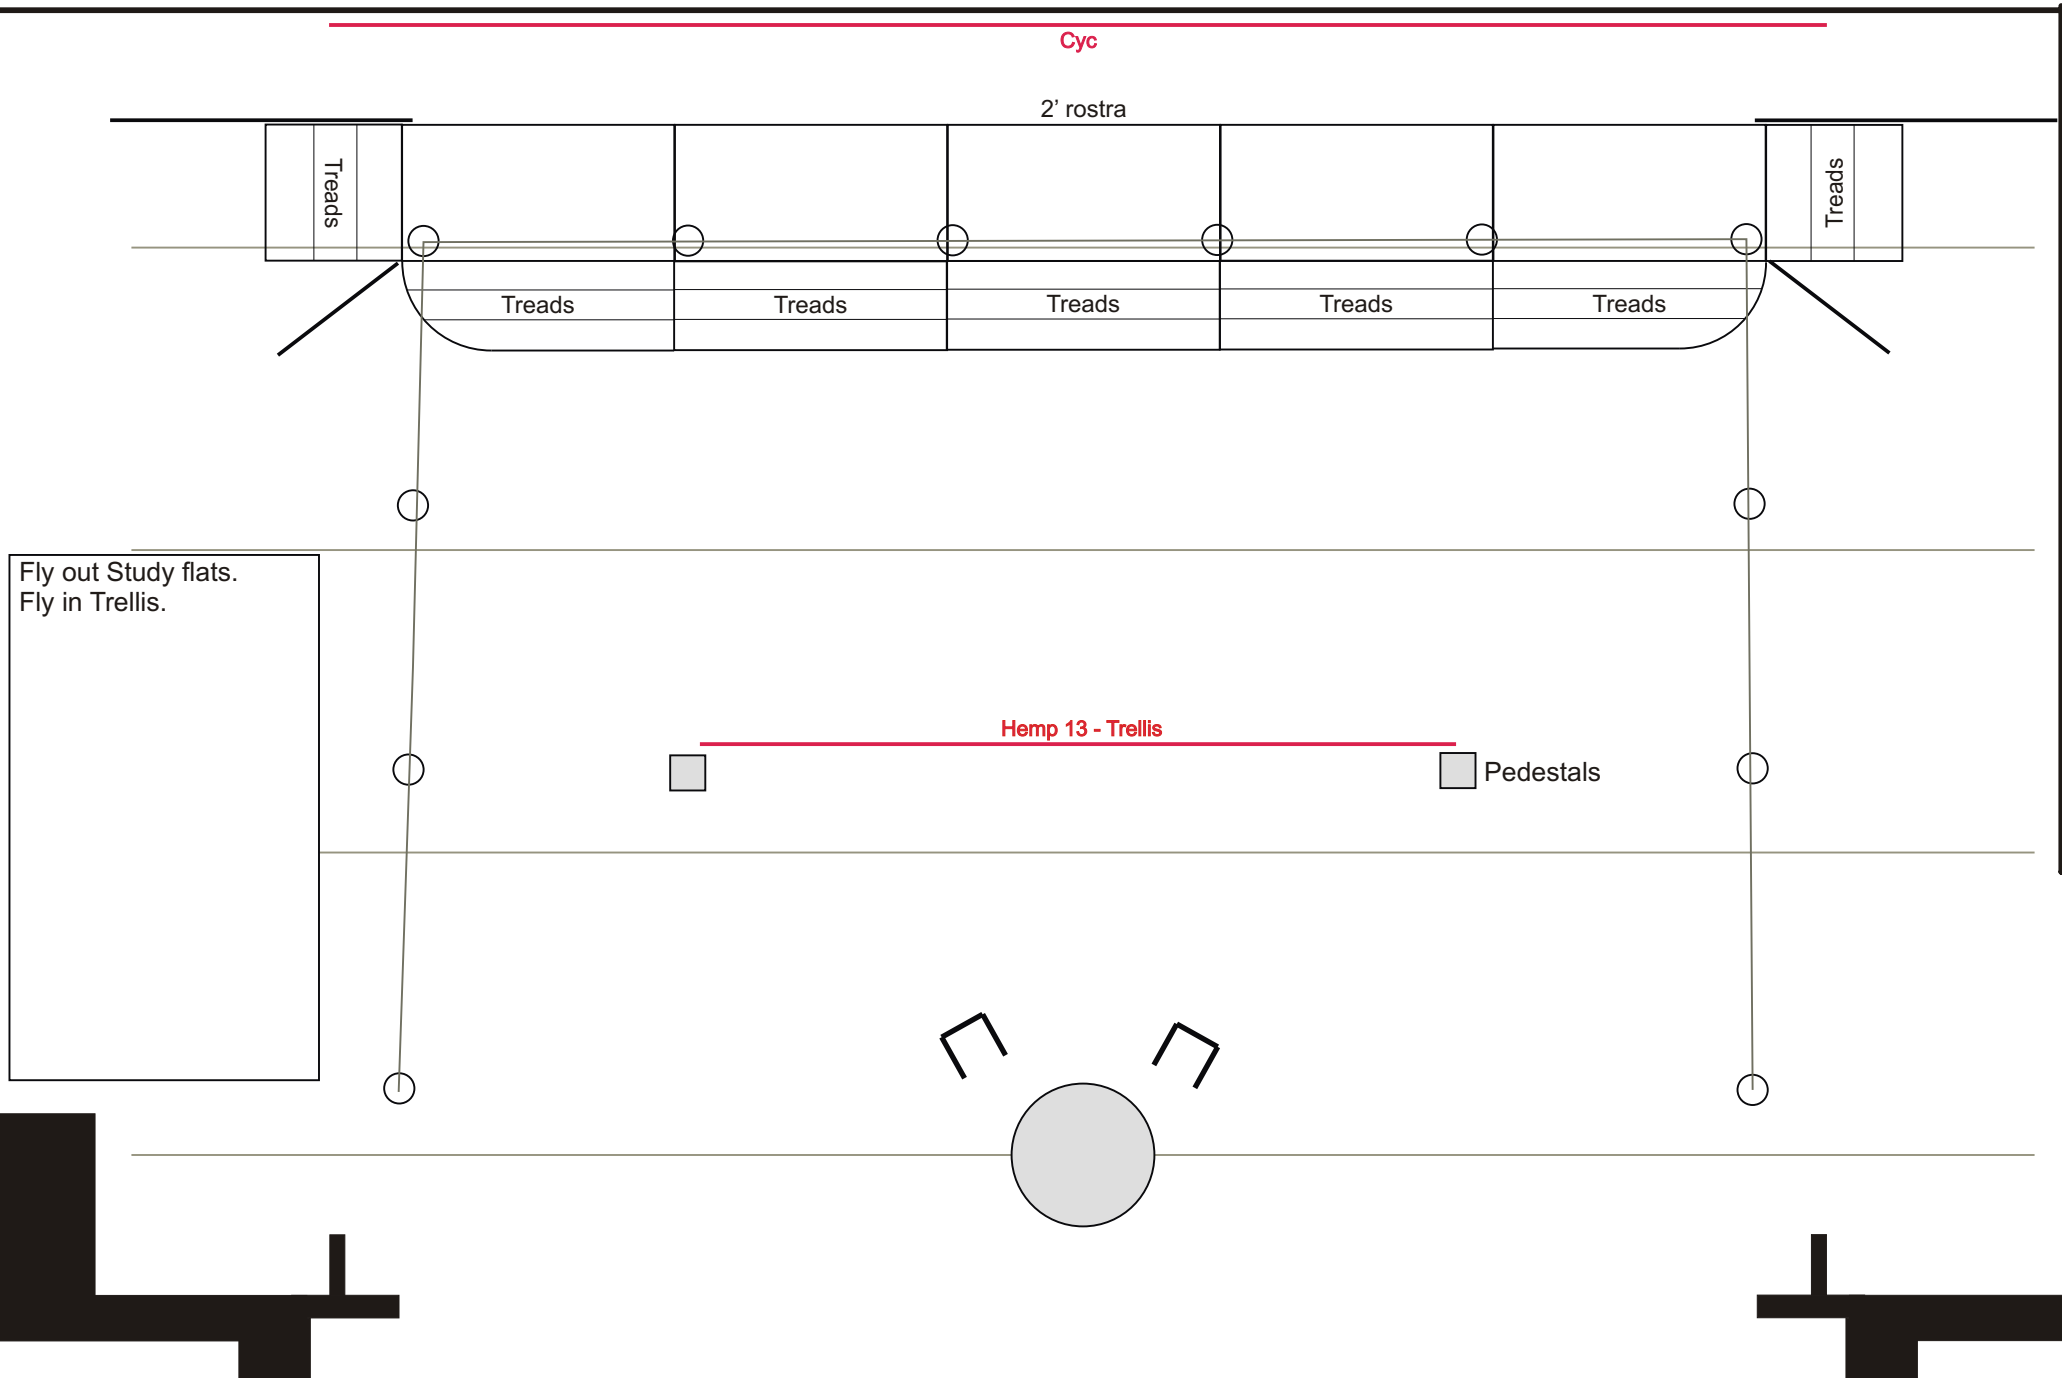

Scale   
m  
ft

Scale   
m  
ft

Unplug brazier.  
Strike Pub door & sign.  
Fly out CG header.  
Strike profiled flowers.  
Fly in Study flats.

Scale   
m  
ft

Scale  
m  
ft

Scale   
m  
ft

Scale   
m  
ft