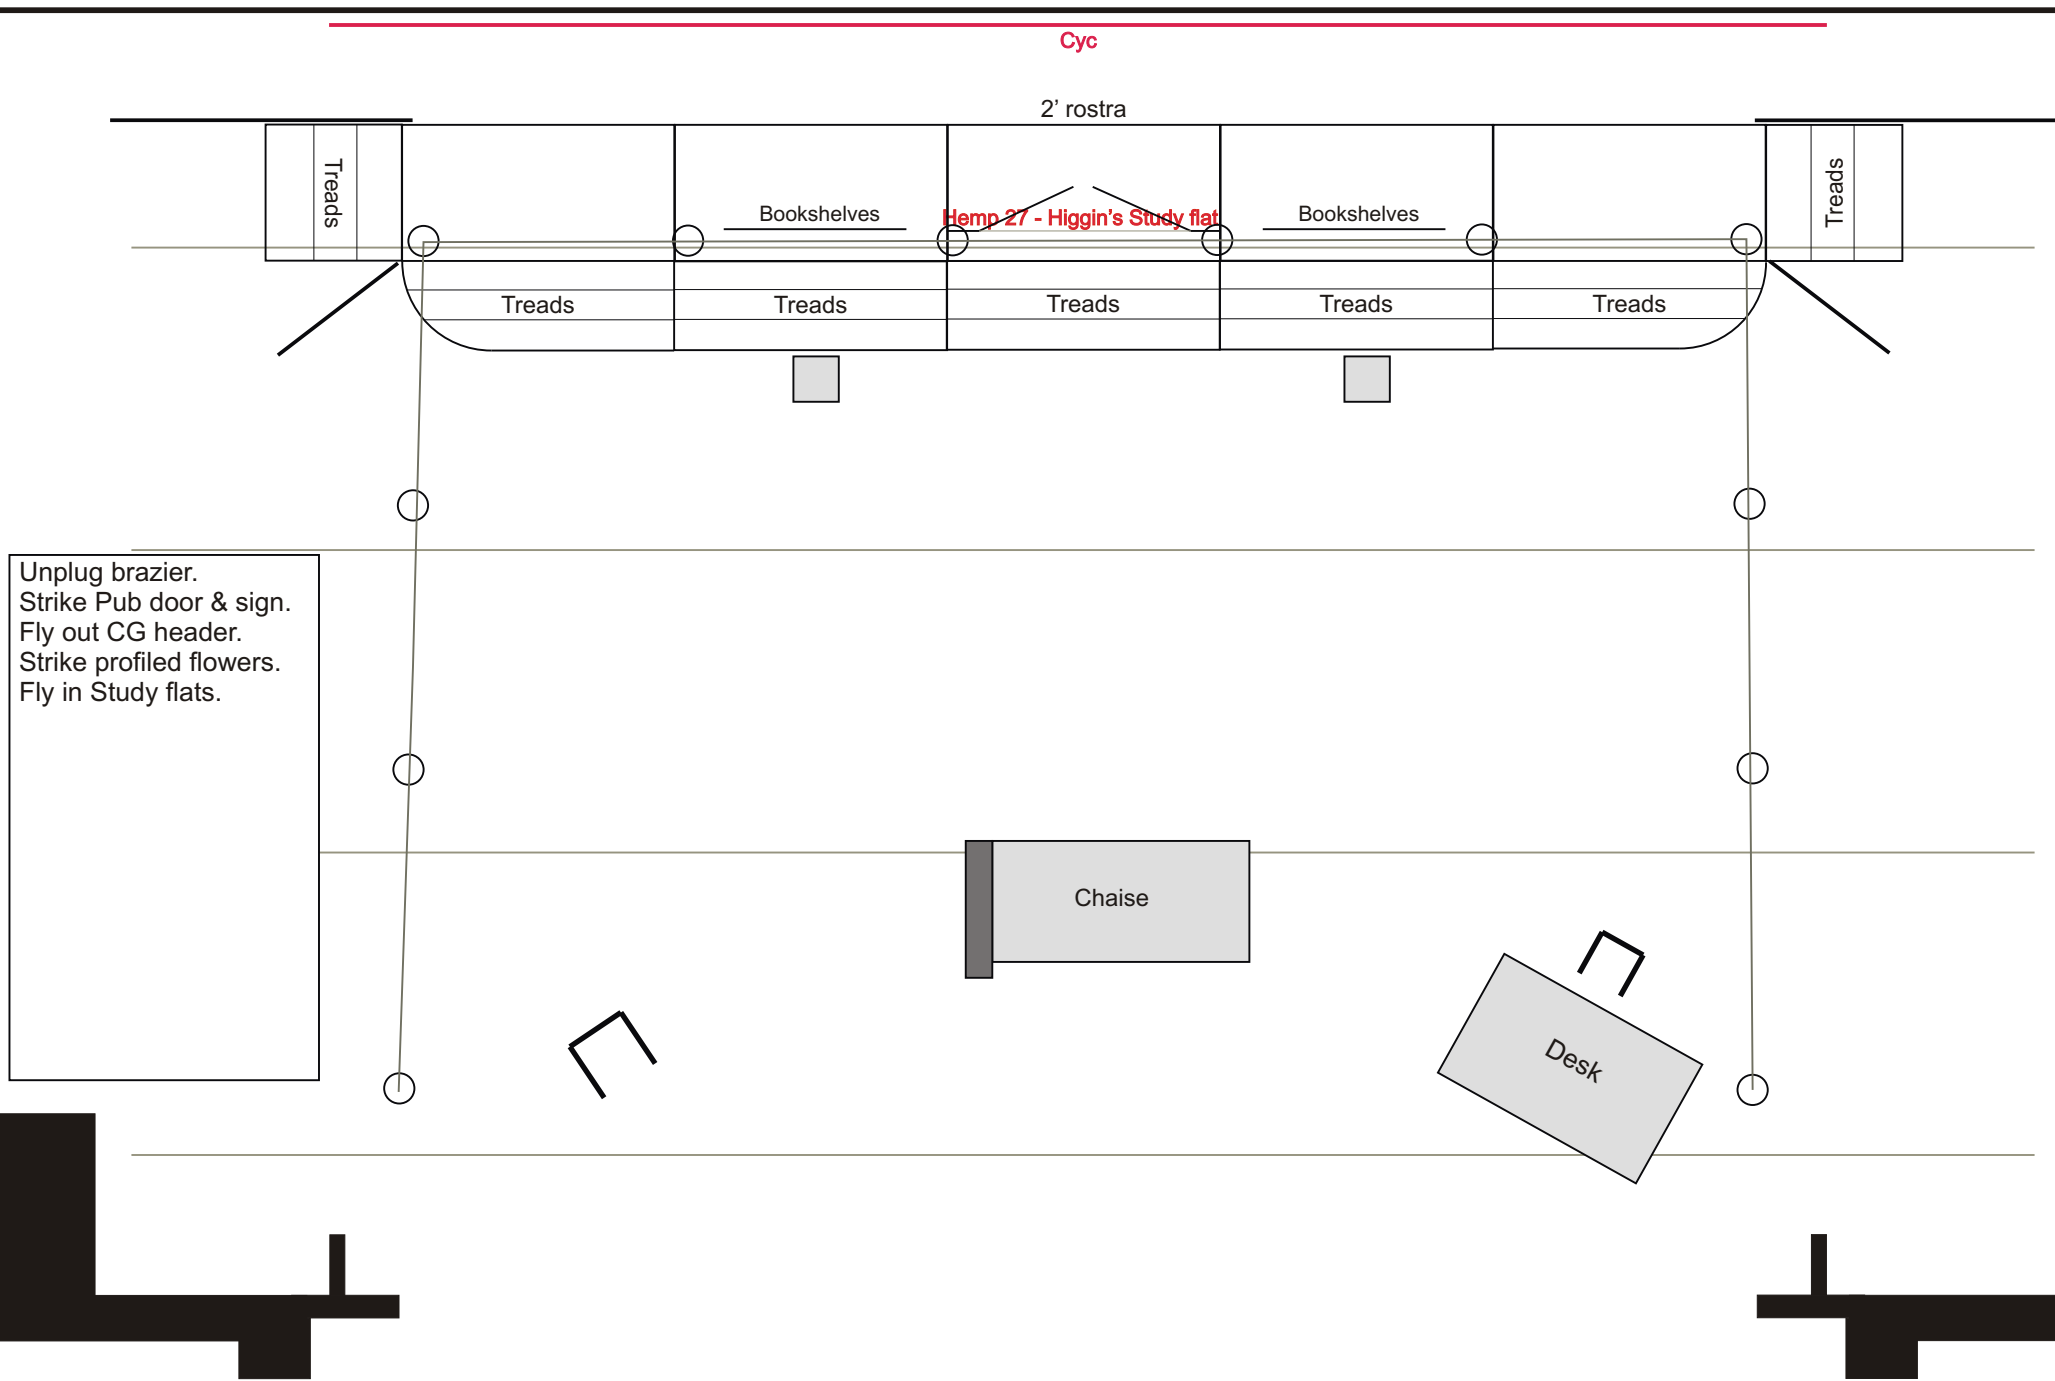

Treads

Treads

Treads

Treads

Treads

Chaise

Desk

Fly out Study flats.  
Set Wimpole Street door.  
Close Wimpole Street tabs.

Scale   
m  
ft

Scale   
m  
ft

Unplug brazier.  
Strike Pub door & sign.  
Fly out CG header.  
Strike profiled flowers.  
Fly in Study flats.

Scale   
m  
ft

Scale  
m  
ft

Scale   
m  
ft

Scale   
m  
ft