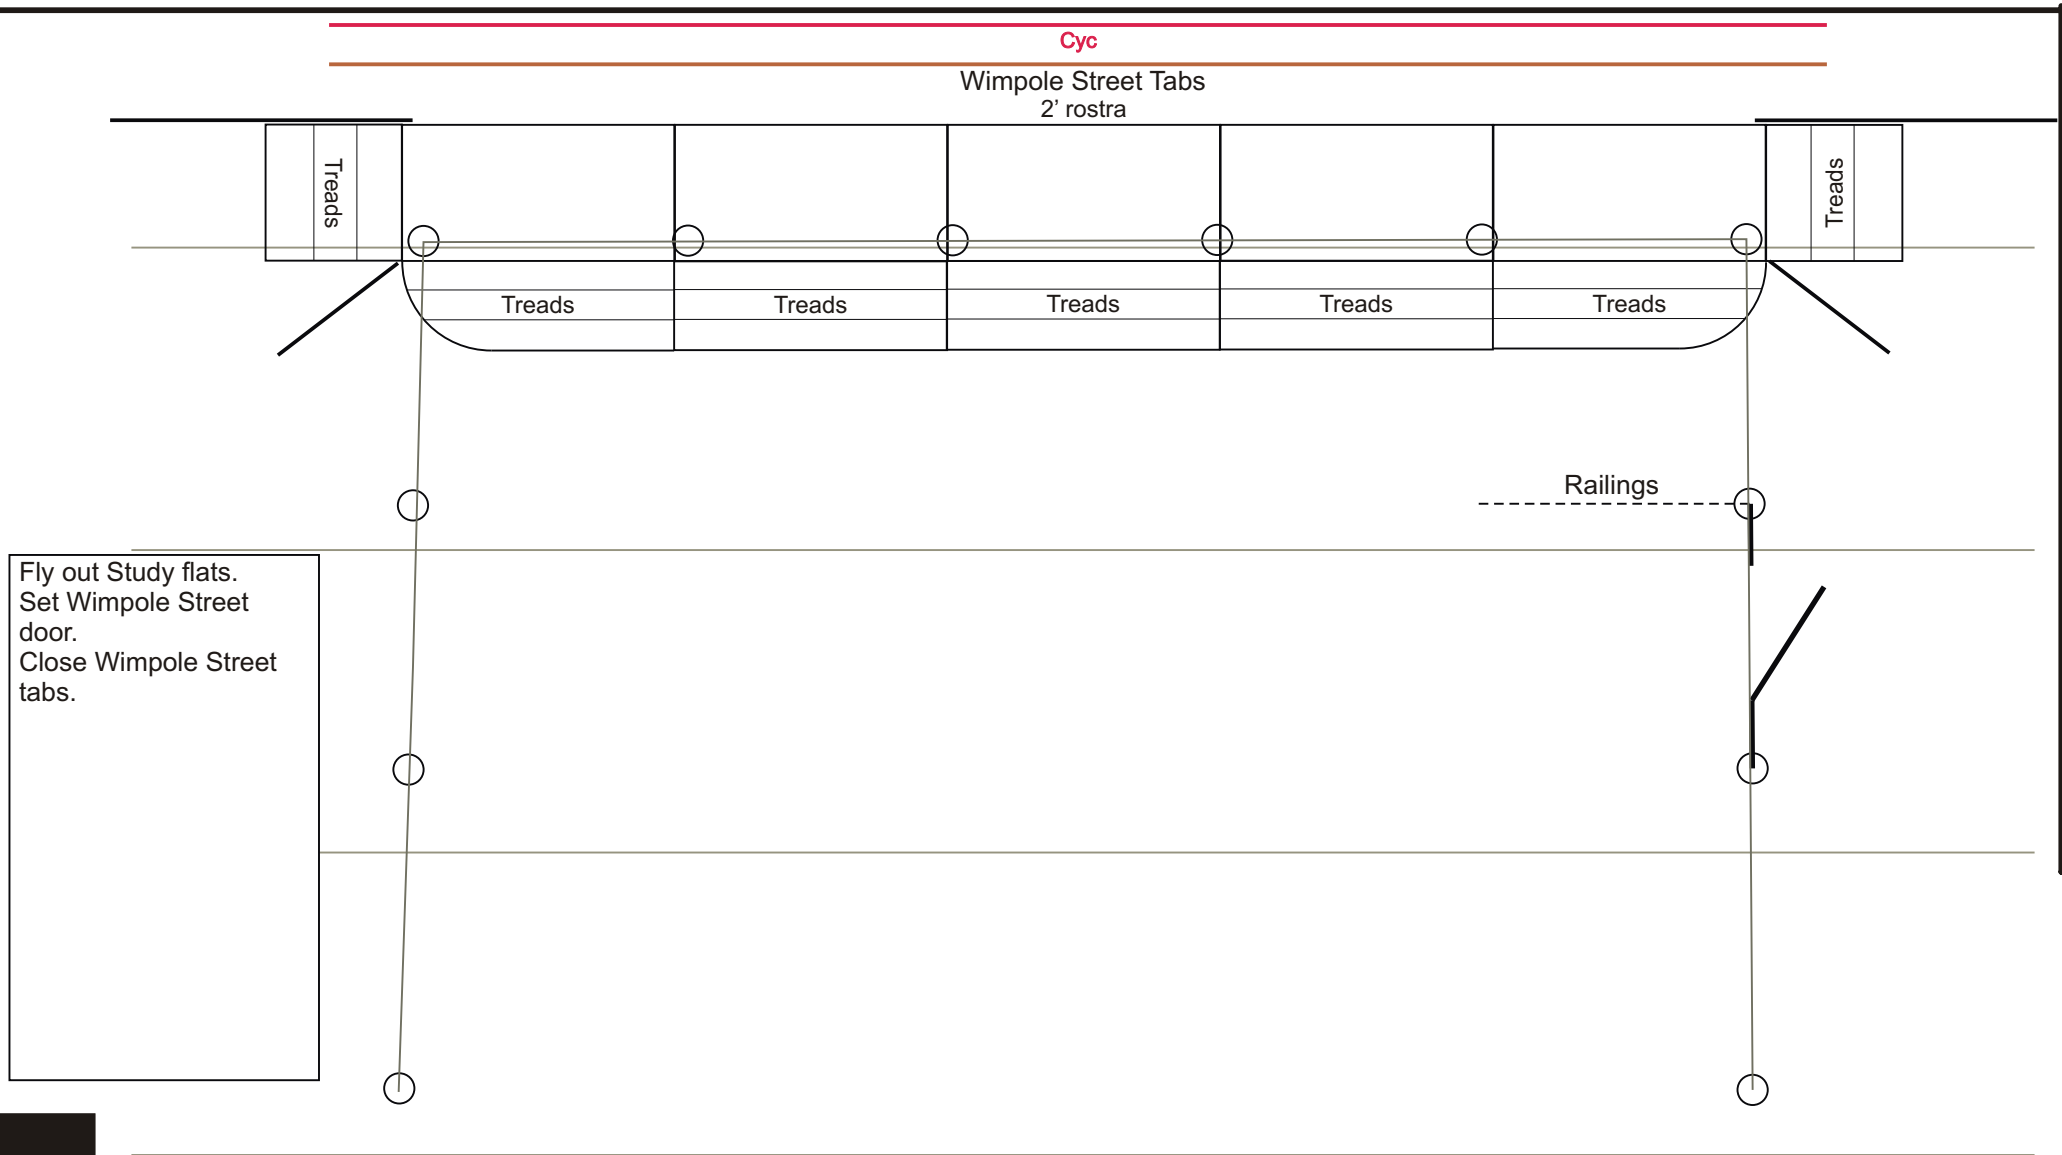

Treads

Treads

Treads

Treads

Treads

Chaise

Desk

Fly out Study flats.  
Set Wimpole Street door.  
Close Wimpole Street tabs.

Scale   
m  
ft

Scale   
m  
ft

Unplug brazier.  
Strike Pub door & sign.  
Fly out CG header.  
Strike profiled flowers.  
Fly in Study flats.

Scale   
m  
ft

Scale  
m  
ft

Scale   
m  
ft

Scale   
m  
ft