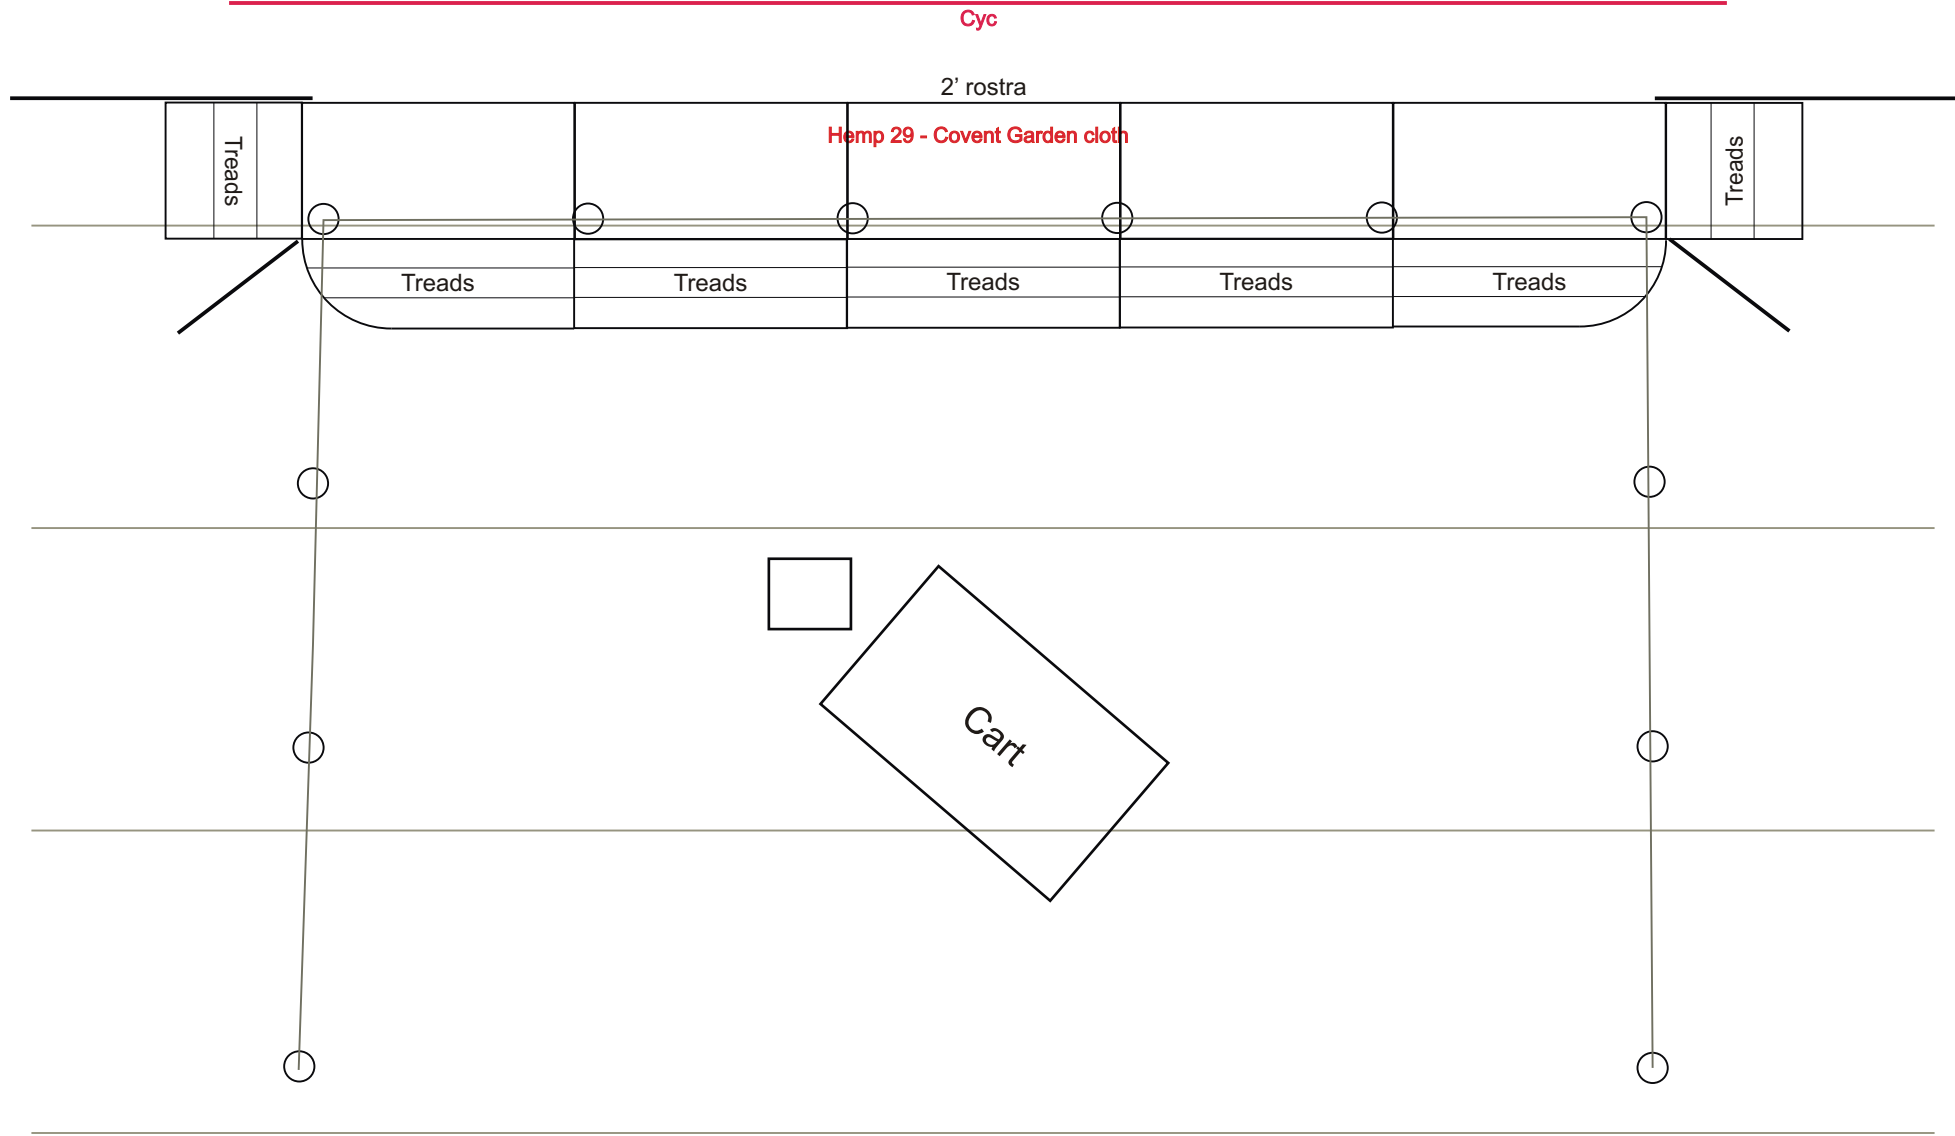

MY FAIR LADY

BATS, Haymarket Theatre, November 2009

Scale
m
ft

Pre-set

Version 1.0, 30/10/09 Simon Waller