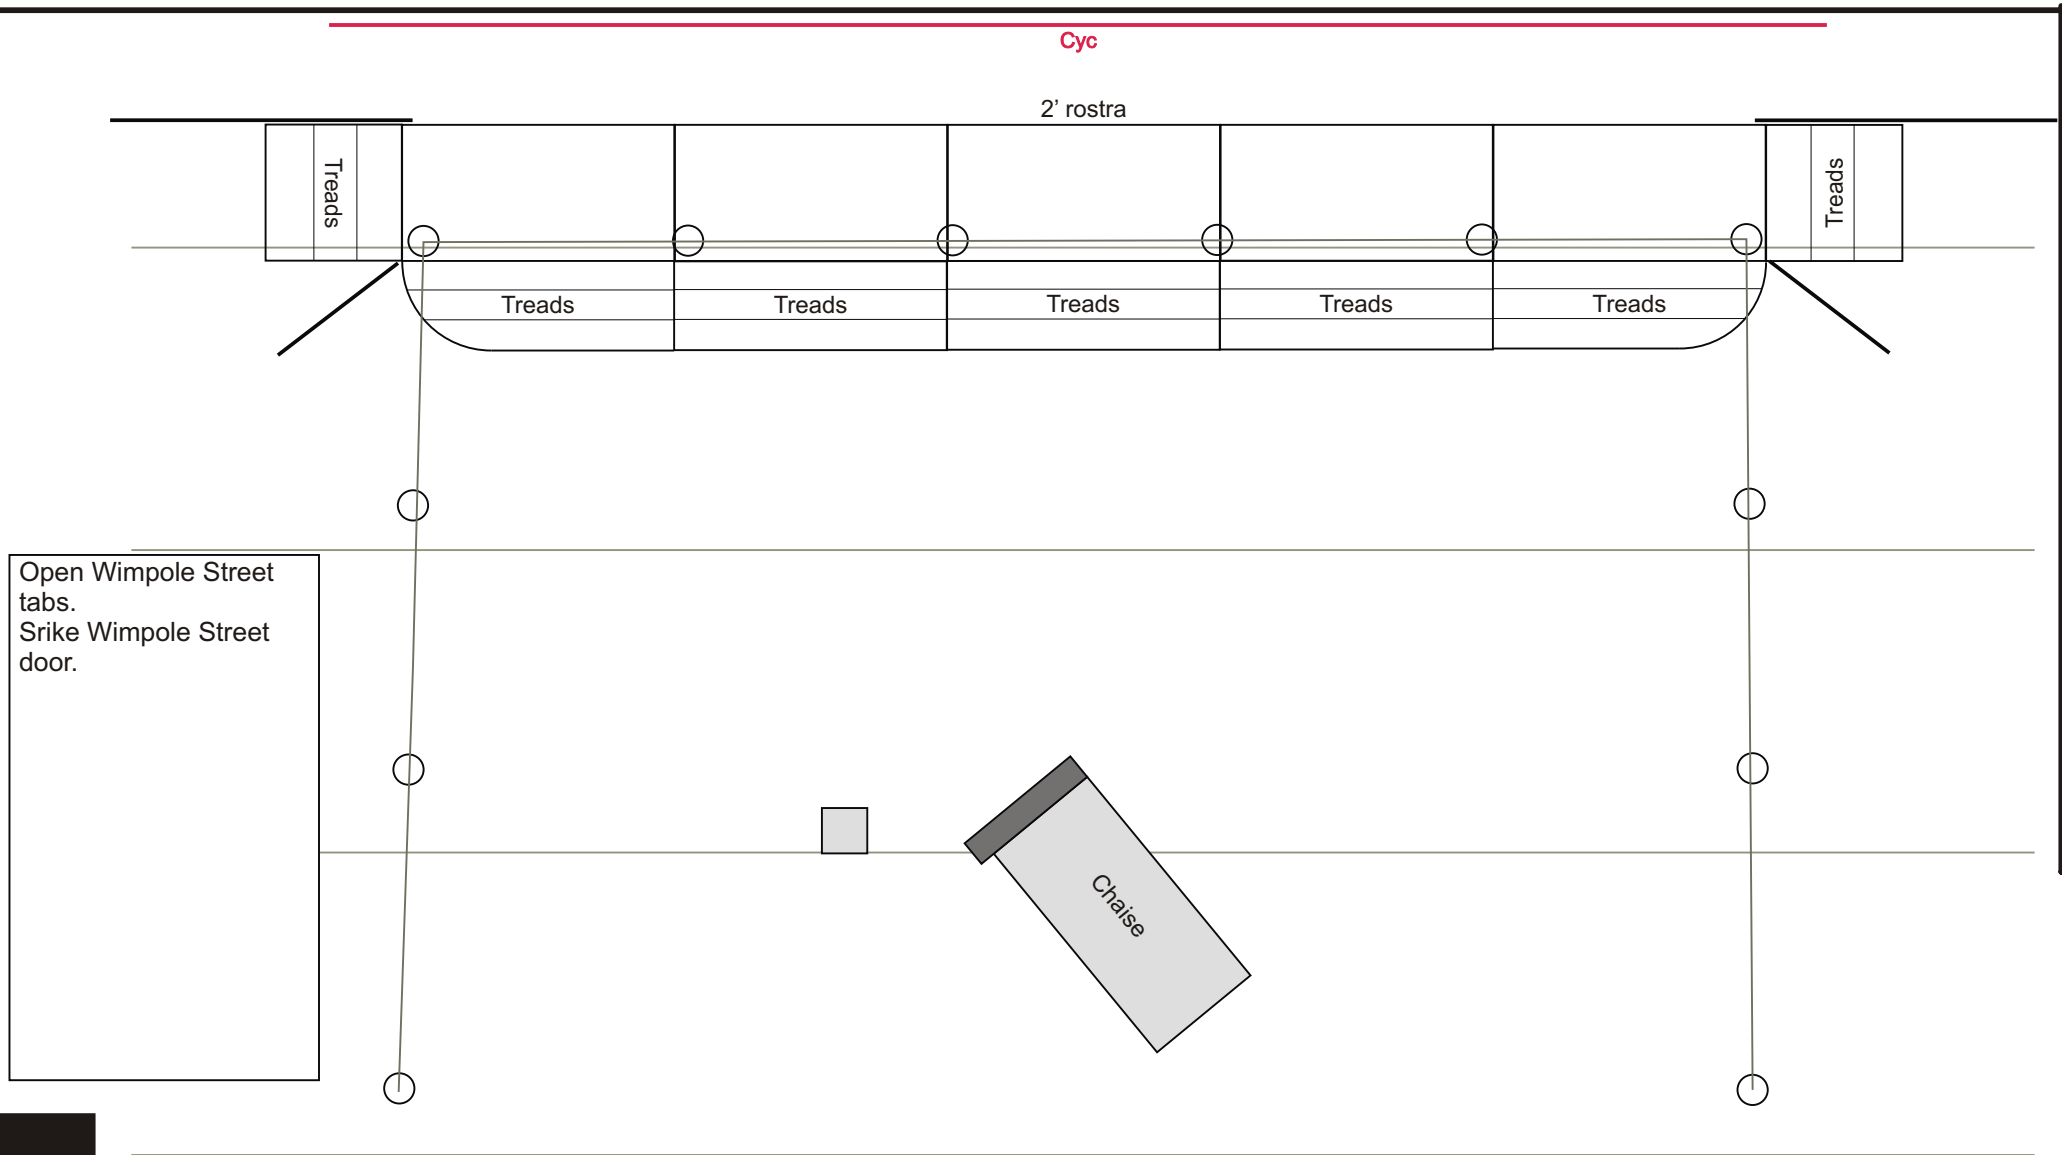

Scale   
m  
ft

Scale   
m  
ft

Unplug brazier.  
Strike Pub door & sign.  
Fly out CG header.  
Strike profiled flowers.  
Fly in Study flats.

Scale   
m  
ft

Scale  
m  
ft

Scale   
m  
ft

Scale   
m  
ft