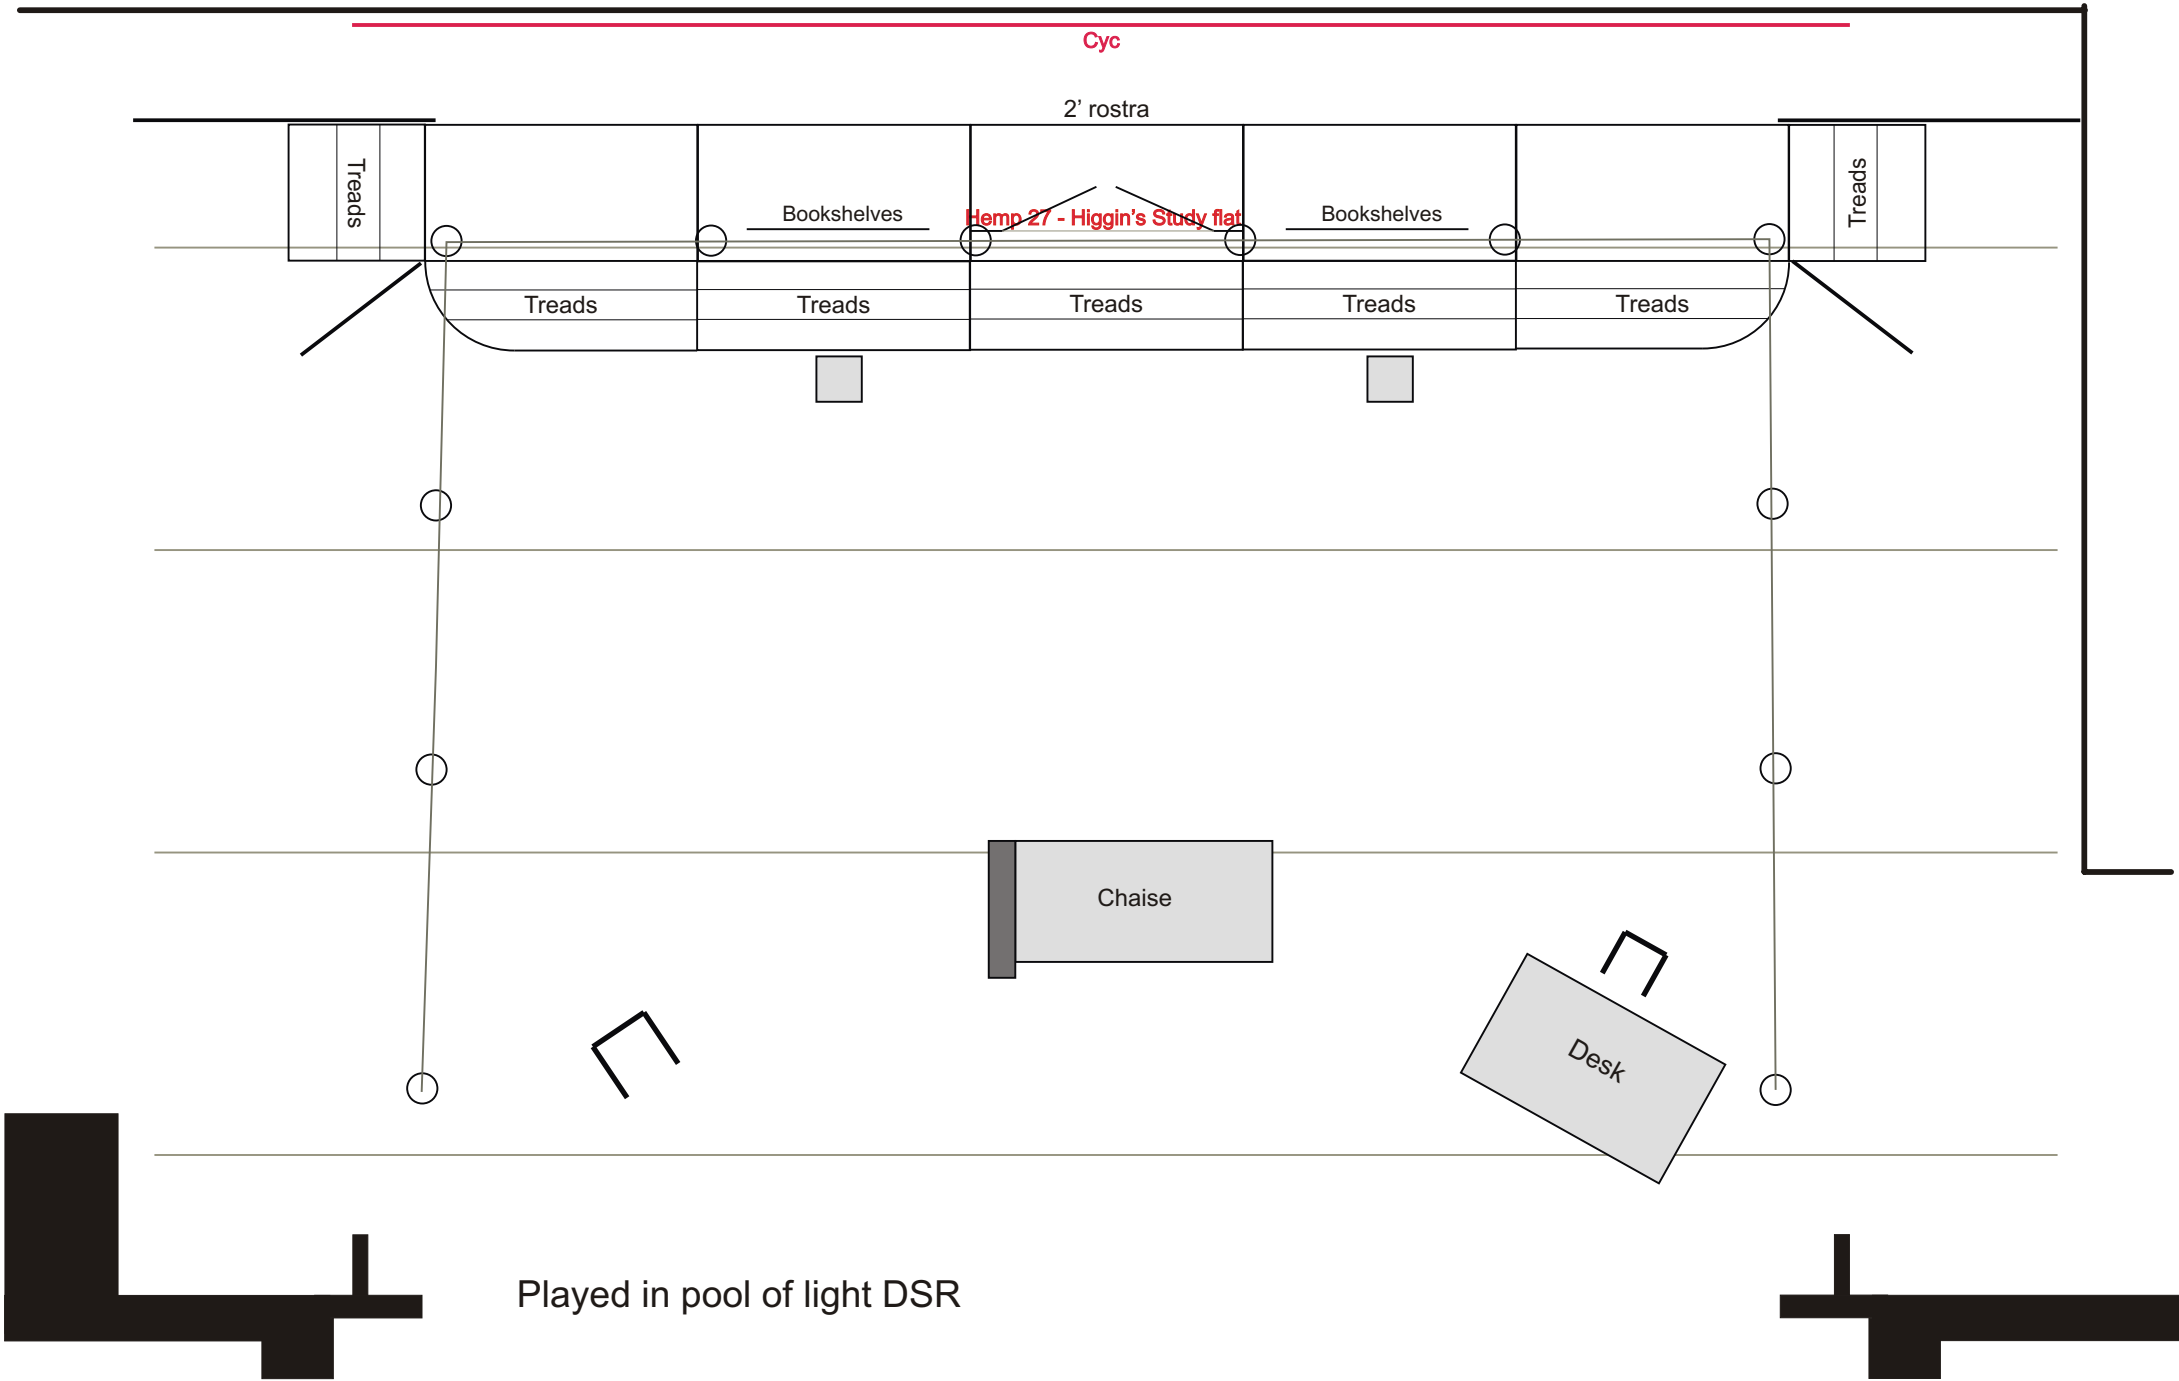

MY FAIR LADY

BATS, Haymarket Theatre, November 2009

Scale
m
ft

Act 1 Scene 4 - Tottenham Court Rd (p32)

Version 1.0, 30/10/09 Simon Waller